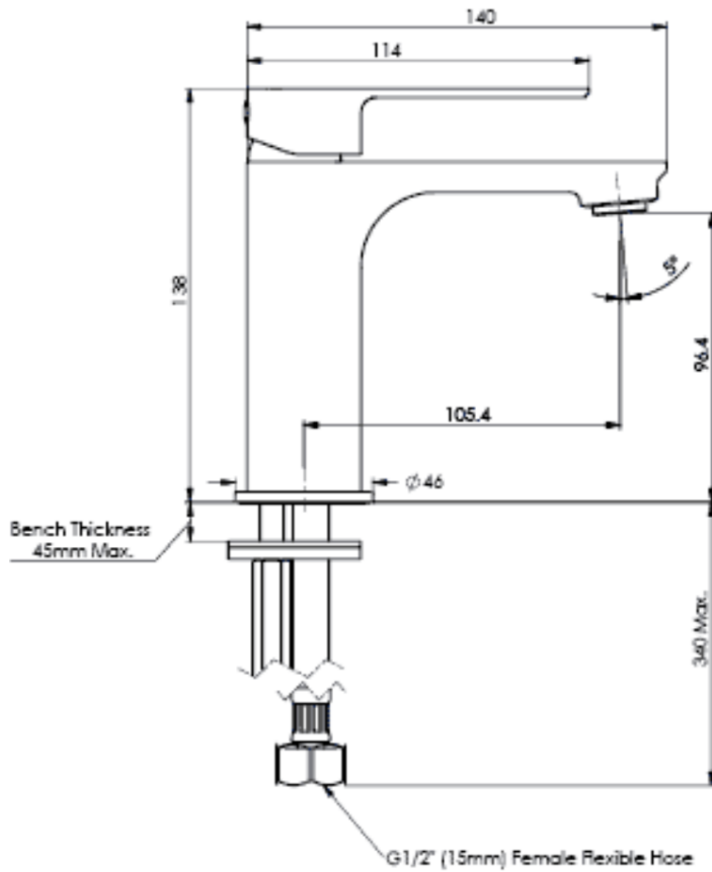

ASTRO II

Basin Mixer

LF251380CP | Chrome

LF251380BN | Brushed Nickel

LF251380MB | Matte Black

LF251380BB | Brushed Brass

LF251380GM | Gun Metal

WELS 5 STAR 6.0 L/M

Fixed Spout

Mounting Hole

GREENS

where life meets water