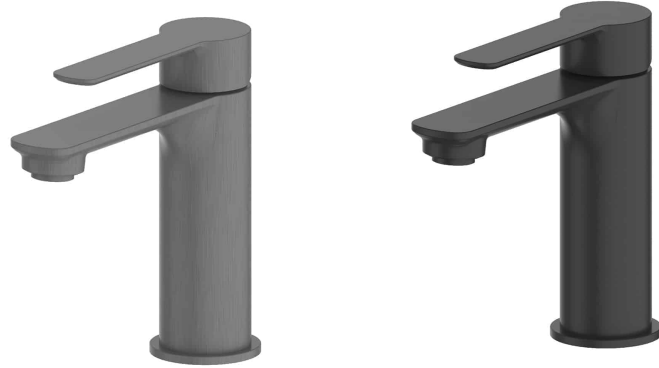

ASTRO II

Basin Mixer

LF251380CP | Chrome

LF251380BN | Brushed Nickel

LF251380MB | Matte Black

LF251380BB | Brushed Brass

LF251380GM | Gun Metal

WELS 5 STAR 6.0 L/M

Fixed Spout

Mounting Hole

GREENS

where life meets water