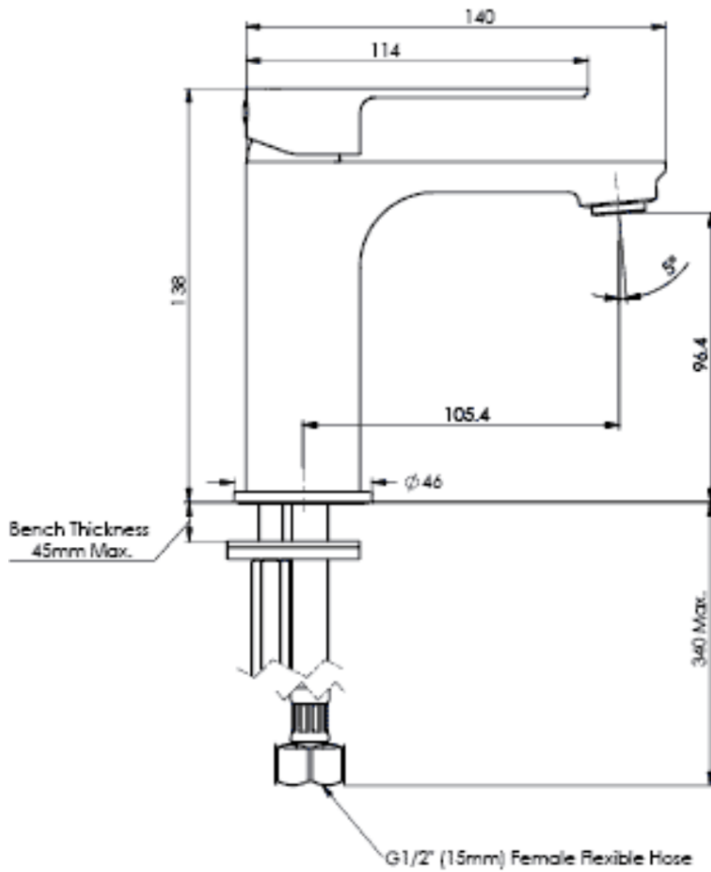

ASTRO II

Basin Mixer

LF251380CP | Chrome

LF251380BN | Brushed Nickel

LF251380MB | Matte Black

LF251380BB | Brushed Brass

LF251380GM | Gun Metal

WELS 5 STAR 6.0 L/M

Fixed Spout

Mounting Hole

GREENS

where life meets water