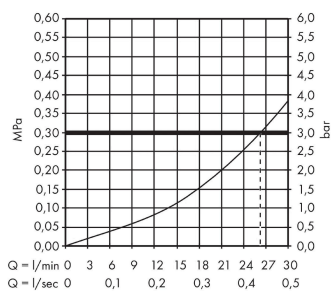

Flowchart

The consumption was measured in combination with the appropriate fittings (thermostat/mixer/ in-wall valve) to reflect actual application in practice.