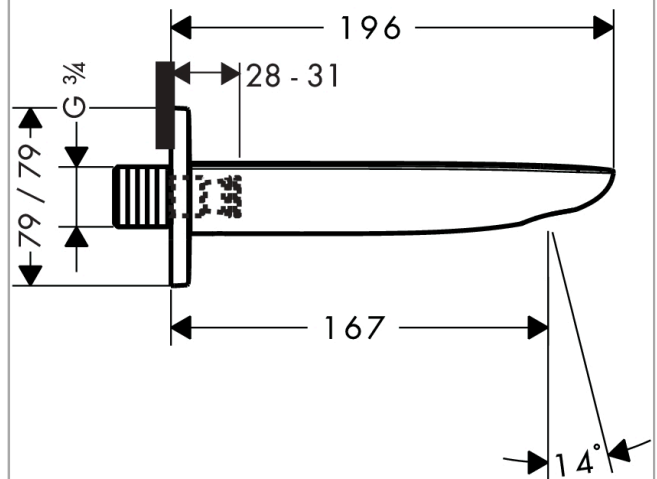

## PuraVida Bath spout

Finish: **Chrome** Article Number: **15412000**

### Description

#### product features

- 1 function
- projection: 196 mm
- wall-mounted
- maximum flow rate at 3 bar: 26,7 l/min
- connection dimension: DN20
- spray type: normal spray

### Scale drawing