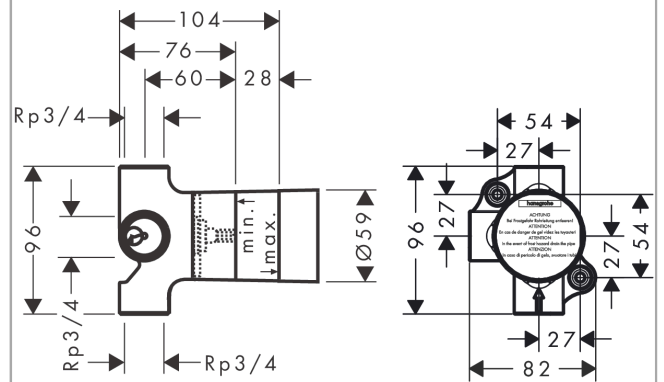

Basic set for Trio shut-off/ diverter valve for concealed installation

Finish: Article Number: **15981180**

Description

product features

- 2 outlets can be used simultaneously

Certificates / Sustainability

Product image

Scale drawing

Flowchart