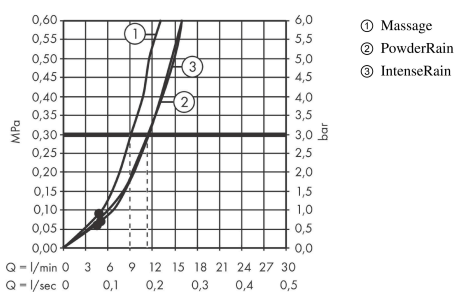

Pulsify Select S

Hand shower 105 3jet Relaxation

Finish: **Chrome** Article Number: **24110000**

Description

product features

- shower head size: 105 mm
- spray type: PowderRain, IntenseRain, Massage spray
- convenient spray selection via Select button
- spray disc surface: graphite
- maximum flow rate at 3 bar: 11,4 l/min
- minimum flow pressure: 0,9 bar
- with internal water conduction
- rinseable sieve insert
- connection thread G 1/2
- suitable for continuous flow water heaters

Technology

Design awards

reddot winner 2021

Product image

Scale drawing

Flowchart

The consumption was measured in combination with the appropriate fittings (thermostat/mixer/ in-wall valve) to reflect actual application in practice.