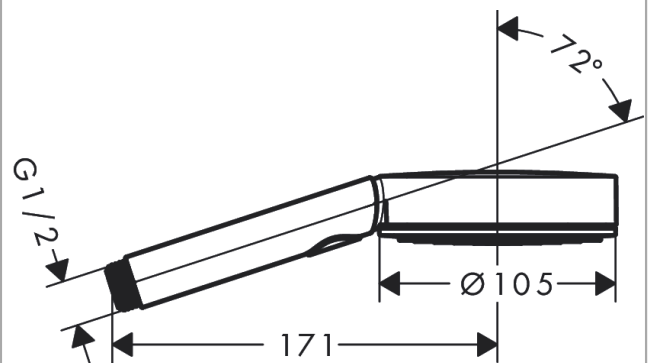

Pulsify Select S

Hand shower 105 3jet Relaxation

Finish: **Chrome** Article Number: **24110000**

Description

product features

- shower head size: 105 mm
- spray type: PowderRain, IntenseRain, Massage spray
- convenient spray selection via Select button
- spray disc surface: graphite
- maximum flow rate at 3 bar: 11,4 l/min
- minimum flow pressure: 0,9 bar
- with internal water conduction
- rinseable sieve insert
- connection thread G 1/2
- suitable for continuous flow water heaters

Technology

Design awards

reddot winner 2021

Product image

Scale drawing

Flowchart

The consumption was measured in combination with the appropriate fittings (thermostat/mixer/ in-wall valve) to reflect actual application in practice.