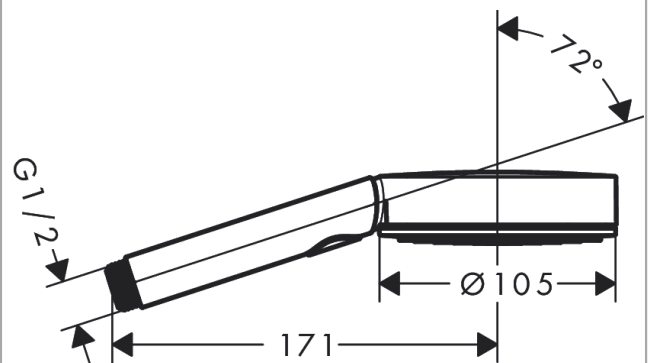

##### product features

- shower head size: 105 mm
- spray type: PowderRain, IntenseRain, Massage spray
- convenient spray selection via Select button
- spray disc surface: graphite
- maximum flow rate at 3 bar: 11,4 l/min
- minimum flow pressure: 0,9 bar
- with internal water conduction
- rinseable sieve insert
- connection thread G 1/2
- suitable for continuous flow water heaters

#### Scale drawing