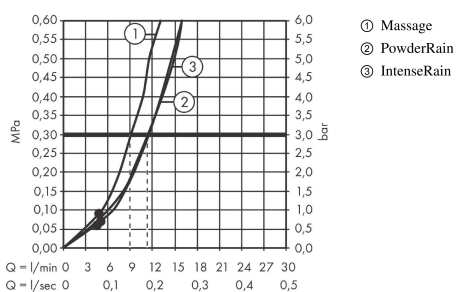

Flowchart

The consumption was measured in combination with the appropriate fittings (thermostat/mixer/ in-wall valve) to reflect actual application in practice.