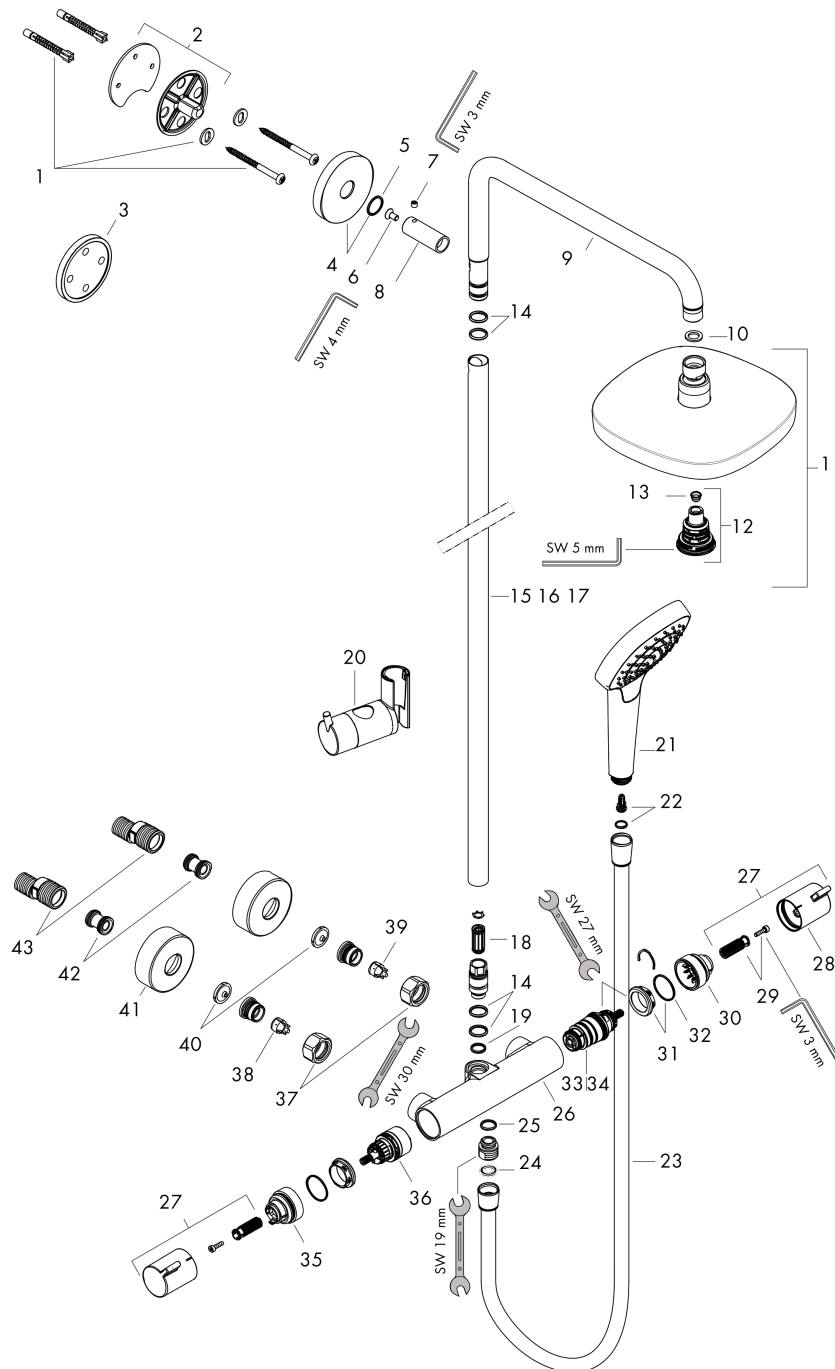

Croma Select E
Showerpipe 180 2jet with thermostat
Finish: **White/Chrome** Article Number: **27256400**

Exploded Drawing

Year of production: >12/20

Croma Select E
Showerpipe 180 2jet with thermostat
Finish: **White/Chrome** Article Number: **27256400**

Spare part list

Year of production: >12/20

Pos.	Description	Article Number	PC	PU
1	mounting set	96179000	4	1
2	wall flange	95688000	8	1
3	tile-matching-disk 7 mm	95239000	5	1
4	escutcheon Ø 60 mm	95692000	6	1
5	O-ring 20x2,5	92602000	2	1
6	screw	92137000	2	1
7	hollow set screw M6x5	98447000	1	1
8	sleeve	92166000	9	1
9	shower arm	92348000	15	1
10	flat seal	97674000	1	1
11	head shower	26524400	99	1
12	selector assy	98343000	12	1
13	filter	97735000	1	1
14	O-ring 15x2,5	98131000	1	1
15	pipe 973 mm / Ø 22 mm	92468000	15	1
16	pipe 1030 mm	95915000	15	1
17	pipe 1400 mm	95983000	16	1
18	noise reduction	95009000	3	1
19	O-ring 12x2,25	98382000	1	1
20	support, assy	97651000	13	1
21	handshower	26810400	99	1
22	filter insert	97708000	2	1
23	shower hose Isiflex'B 1,60 m	28276000	99	1
24	seal	98058000	1	1
25	O-ring 14x2	98129000	1	1
26	Thermostat	92147000	21	1
27	handle	95836000	8	1
28	pushbutton	92848000	2	1
29	handle fixing set	95843000	3	1
30	safety set	95839000	6	1
31	nut	98913000	6	1
32	O-ring 26x1,5	98390000	1	1
33	thermostat cartridge	98282000	14	1
34	cartridge for exchanged connections	92373000	18	1
35	stop ring for flow control	95927000	8	1
36	shut off unit with selector	98283000	12	1
37	set of nuts	96157000	8	1
38	non return valve (pressure-resistant up to 2 MPa)	93136000	8	1
39	non return valve	96737000	8	1
40	filter packing	96922000	3	1
41	escutcheon Ø 68 mm	96467000	6	1