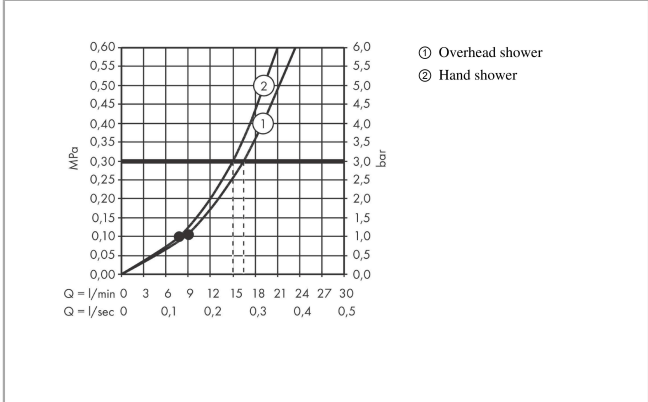

Croma Select E
Showerpipe 180 2jet with thermostat
 Finish: **White/Chrome** Article Number: **27256400**

Description

product features

- consists of: overhead shower, hand shower, shower thermostat, shower hose, slider, shower bar
- overhead shower Croma Select E 180 2jet
- shower head size overhead shower: 180 x 180 mm
- spray type overhead shower: Rain, IntenseRain
- convenient spray selection via Select button
- removable shower head
- flow rate IntenseRain spray (at 3 bar): 16 l/min
- flow rate Rain spray (at 3 bar): 16 l/min
- spray type hand shower: Massage spray, IntenseRain, SoftRain
- flow rate of hand shower at 3 bar: 15 l/min
- maximum flow rate for Showerpipe at 3 bar: 16 l/min
- minimum flow pressure: 1,1 bar
- max. operating pressure: 10 bar
- ball-joint: overhead shower angle adjustable
- pipe can be shortened in height
- shower bar diameter: 22 mm
- height-adjustable hand shower holder
- shower arm length overhead shower: 400 mm
- swivel shower arm
- thermostat Ecostat Comfort
- safety stop at 40°C
- adjustable hot water limitation
- outlets controlled via turning handle
- will not run two functions at same time
- suitable for continuous flow water heaters
- mounting type: exposed installation
- connection dimension DN15
- connection thread G ½
- centre distance 150 ± 12 mm
- intrinsically safe against backflow
- 2 functions

Technology

Certificates / Sustainability

Croma Select E
Showerpipe 180 2jet with thermostat
 Finish: **White/Chrome** Article Number: **27256400**

Product image

Scale drawing

Flowchart

Croma Select E
Showerpipe 180 2jet with thermostat
 Finish: **White/Chrome** Article Number: **27256400**