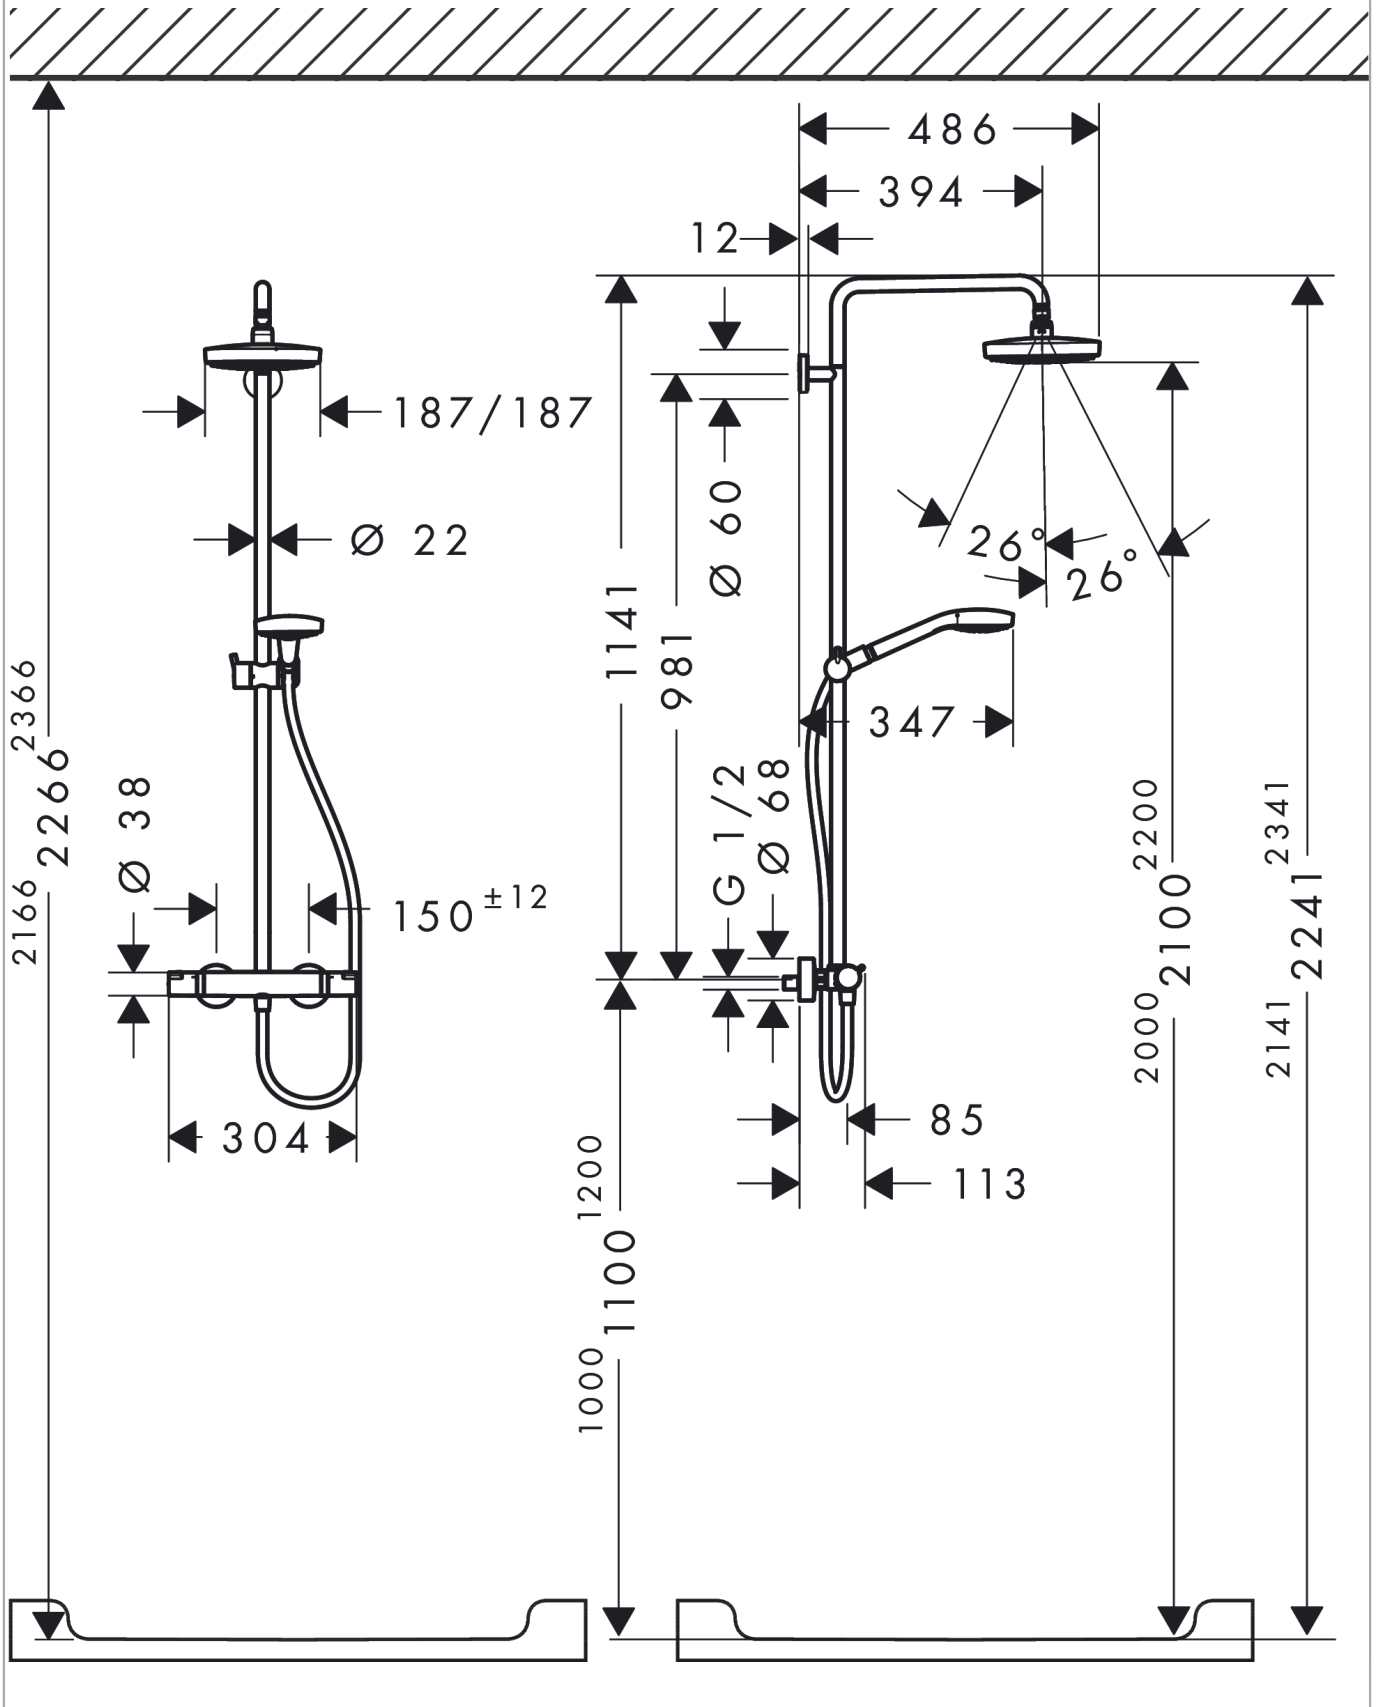

Croma Select E
Showerpipe 180 2jet with thermostat
Finish: **White/Chrome** Article Number: **27256400**

Installation examples