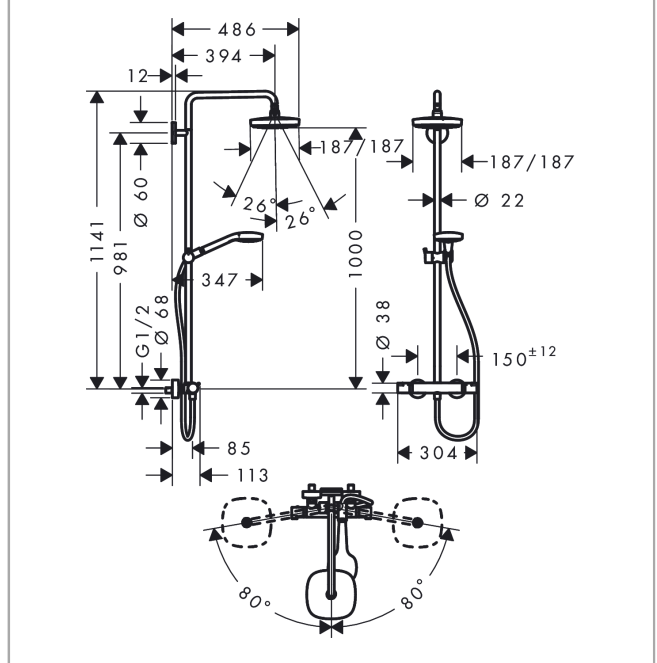

Croma Select E
Showerpipe 180 2jet with thermostat
 Finish: **White/Chrome** Article Number: **27256400**

Description

product features

- consists of: overhead shower, hand shower, shower thermostat, shower hose, slider, shower bar
- overhead shower Croma Select E 180 2jet
- shower head size overhead shower: 180 x 180 mm
- spray type overhead shower: Rain, IntenseRain
- convenient spray selection via Select button
- removable shower head
- flow rate IntenseRain spray (at 3 bar): 16 l/min
- flow rate Rain spray (at 3 bar): 16 l/min
- spray type hand shower: Massage spray, IntenseRain, SoftRain
- flow rate of hand shower at 3 bar: 15 l/min
- maximum flow rate for Showerpipe at 3 bar: 16 l/min
- minimum flow pressure: 1,1 bar
- max. operating pressure: 10 bar
- ball-joint: overhead shower angle adjustable
- pipe can be shortened in height
- shower bar diameter: 22 mm
- height-adjustable hand shower holder
- shower arm length overhead shower: 400 mm
- swivel shower arm
- thermostat Ecostat Comfort
- safety stop at 40°C
- adjustable hot water limitation
- outlets controlled via turning handle
- will not run two functions at same time
- suitable for continuous flow water heaters
- mounting type: exposed installation
- connection dimension DN15
- connection thread G ½
- centre distance 150 ± 12 mm
- intrinsically safe against backflow
- 2 functions

Technology

Certificates / Sustainability

Croma Select E
Showerpipe 180 2jet with thermostat
 Finish: **White/Chrome** Article Number: **27256400**

Product image

Scale drawing

Flowchart

Croma Select E
Showerpipe 180 2jet with thermostat
 Finish: **White/Chrome** Article Number: **27256400**