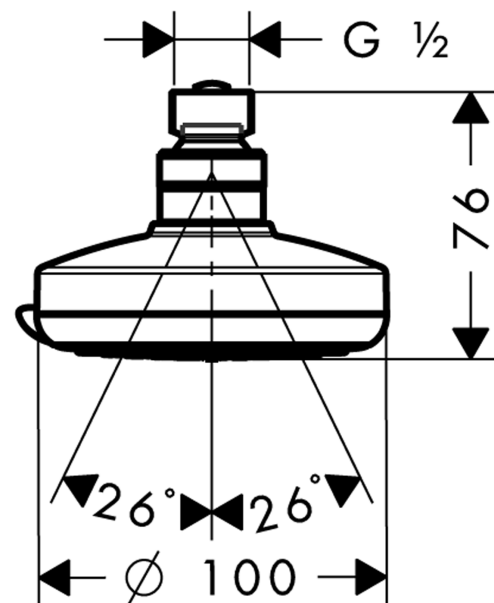

Croma 100
Overhead shower Vario
 Finish: **Chrome** Article Number: **27441000**

Description

product features

- shower head size: 100 mm
- spray type: Rain, Massage spray, Shampoo spray, normal spray
- flow rate Rain spray at 3 bar: 22 l/min
- flow rate shampoo spray at 3 bar: 17 l/min
- flow rate massage spray at 3 bar: 11 l/min
- flow rate normal spray at 3 bar: 20 l/min
- maximum flow rate at 3 bar: 22 l/min
- minimum flow pressure: 1,2 bar
- adjustment with shift on overhead shower
- overhead shower angle adjustable
- material spray disc: plastic
- spray disc surface: grey
- installation: ceiling or wall
- connection thread: G ½
- connection dimension: DN15
- suitable for continuous flow water heaters

Technology

Certificates / Sustainability

Product image

Scale drawing

Croma 100
Overhead shower Vario

Finish: **Chrome** Article Number: **27441000**

Flowchart

The consumption was measured in combination with the appropriate fittings (thermostat/mixer/in-wall valve) to reflect actual application in practice.