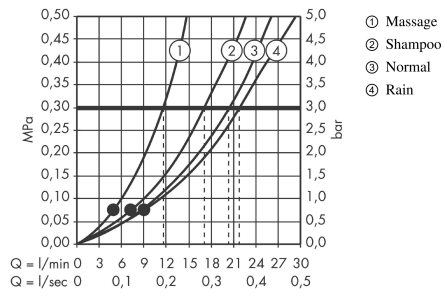

Croma 100
Overhead shower Vario
 Finish: **Chrome** Article Number: **27441000**

Description

product features

- shower head size: 100 mm
- spray type: Rain, Massage spray, Shampoo spray, normal spray
- flow rate Rain spray at 3 bar: 22 l/min
- flow rate shampoo spray at 3 bar: 17 l/min
- flow rate massage spray at 3 bar: 11 l/min
- flow rate normal spray at 3 bar: 20 l/min
- maximum flow rate at 3 bar: 22 l/min
- minimum flow pressure: 1,2 bar
- adjustment with shift on overhead shower
- overhead shower angle adjustable
- material spray disc: plastic
- spray disc surface: grey
- installation: ceiling or wall
- connection thread: G ½
- connection dimension: DN15
- suitable for continuous flow water heaters

Technology

Certificates / Sustainability

Product image

Scale drawing

Croma 100
Overhead shower Vario

Finish: **Chrome** Article Number: **27441000**

Flowchart

The consumption was measured in combination with the appropriate fittings (thermostat/mixer/in-wall valve) to reflect actual application in practice.