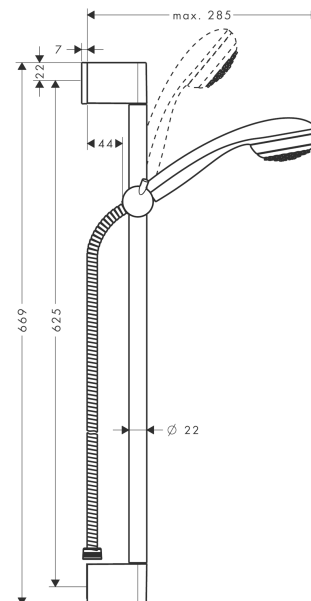

**Crometta 85**  
**Shower set Mono Green 6 l/min with shower bar 65 cm**  
 Finish: **Chrome**

### product features

- consists of: hand shower, shower bar, shower hose, slider
- shower head size: 85 mm
- spray type: normal spray
- 90° position adjustable hand shower holder, pivots left and right, up and down
- maximum flow rate at 3 bar: 6 l/min
- minimum flow pressure: 1 bar
- operating pressure: min. 1 bar/max. 6 bar
- wall mounting: screw fastening
- wall supports made of plastic
- pipe length: 669 mm
- shower bar diameter: 22 mm
- profile pipe: round
- drilling distance 625 mm

## Scale drawing

**Crometta 85**  
**Shower set Mono Green 6 l/min with shower bar 65 cm**  
 Finish: **Chrome**

**Flowchart**

The consumption was measured in combination with the appropriate fittings (thermostat/mixer/in-wall valve) to reflect actual application in practice.

**Crometta 85**  
**Shower set Mono Green 6 l/min with shower bar 65 cm**  
 Finish: **Chrome**

Installation examples