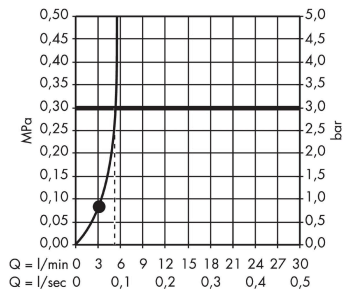

### product features

- consists of: hand shower, shower bar, shower hose, slider
- shower head size: 85 mm
- spray type: normal spray
- 90° position adjustable hand shower holder, pivots left and right, up and down
- maximum flow rate at 3 bar: 6 l/min
- minimum flow pressure: 1 bar
- operating pressure: min. 1 bar/max. 6 bar
- wall mounting: screw fastening
- wall supports made of plastic
- pipe length: 669 mm
- shower bar diameter: 22 mm
- profile pipe: round
- drilling distance 625 mm

## Scale drawing

**Crometta 85**  
**Shower set Mono Green 6 l/min with shower bar 65 cm**  
 Finish: **Chrome**

**Flowchart**

The consumption was measured in combination with the appropriate fittings (thermostat/mixer/in-wall valve) to reflect actual application in practice.