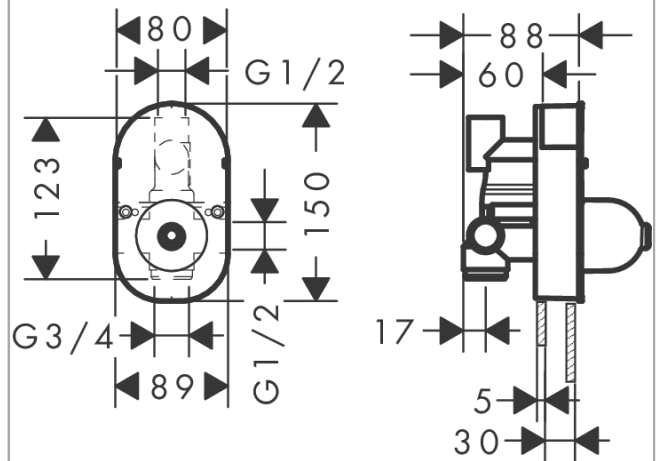

Basic set for single lever bath mixer for concealed installation

Finish: Article Number: **31741180**

Description

product features

- connection dimension: DN15
- ceramic cartridge
- temperature limitation adjustable
- minimum mounting depth: 55 mm
- maximum mounting depth: 83 mm

Certificates / Sustainability

Product image

Scale drawing

Flowchart