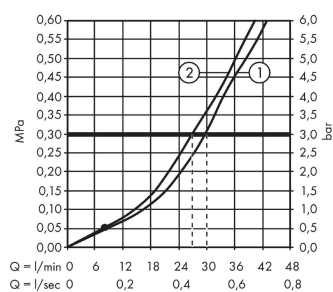

Focus

Single lever bath mixer for concealed installation

Finish: **Chrome** Article Number: **31947000**

Description

product features

- 2 functions
- maximum flow rate at 3 bar: 30,7 l/min
- flow rate for bath spout at 3 bar: 30,7 l/min
- flow rate of hand shower at 3 bar: 27,4 l/min
- ceramic cartridge
- temperature limitation adjustable
- diverter with automatic resetting
- connection type: basic set
- wall-mounted
- min. operating pressure: 1 bar
- max. operating pressure: 10 bar

Certificates / Sustainability

Product image

Scale drawing

Flowchart

- ① Tub outlet
- ② Shower outlet with 1B-resistance