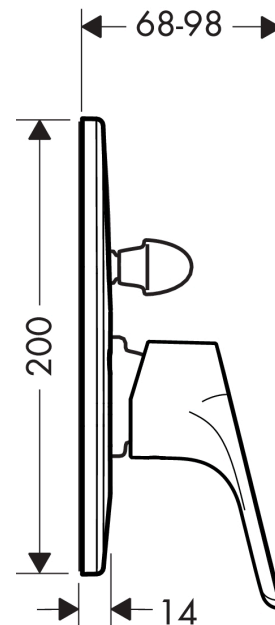

Focus

Single lever bath mixer for concealed installation

Finish: **Chrome** Article Number: **31947000**

Description

product features

- 2 functions
- maximum flow rate at 3 bar: 30,7 l/min
- flow rate for bath spout at 3 bar: 30,7 l/min
- flow rate of hand shower at 3 bar: 27,4 l/min
- ceramic cartridge
- temperature limitation adjustable
- diverter with automatic resetting
- connection type: basic set
- wall-mounted
- min. operating pressure: 1 bar
- max. operating pressure: 10 bar

Certificates / Sustainability

Product image

Scale drawing

Flowchart

- ① Tub outlet
- ② Shower outlet with 1B-resistance