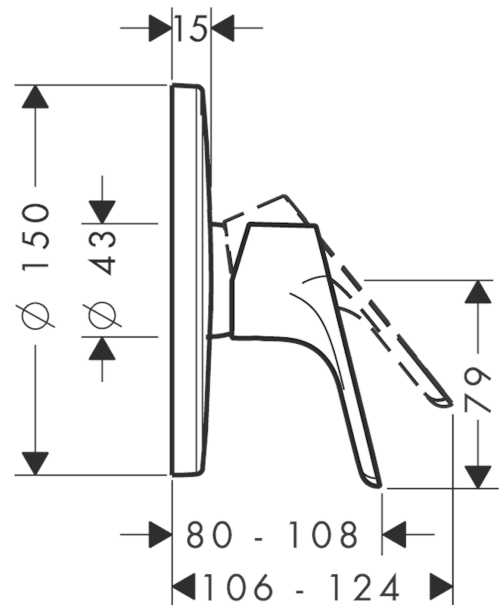

### product features

- 1 function
- maximum flow rate at 3 bar: 29,3 l/min
- ceramic cartridge
- temperature limitation adjustable
- min. operating pressure: 1 bar
- max. operating pressure: 10 bar
- connection type: basic set

## Scale drawing