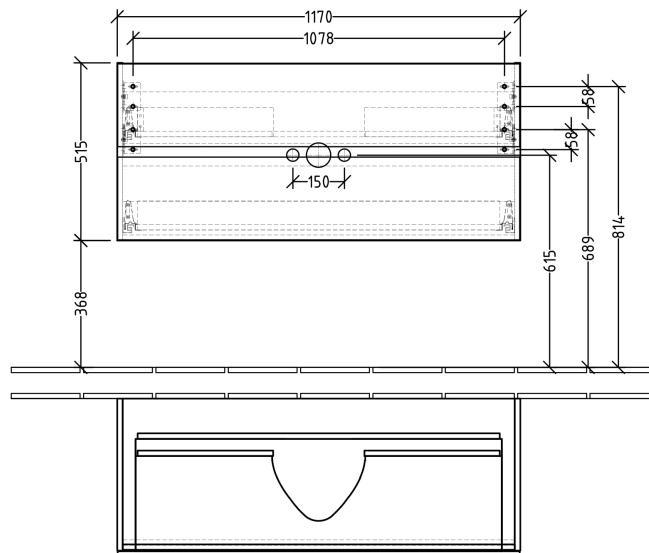

Horizon 1200W Vanity With 2 Drawers 2 Tapholes

Product Image

Product Details

Code: HVT1222TXX
Brand: Villeroy & Boch
Range: Horizon
Dimensions: 1200mm W x 530mm H x 470mm D

Additional Features

Technical Specification

Horizon 1200W Vanity With 2 Drawers 2 Tapholes

Product Images

Product Details

Code: HVT1222TXX
Brand: Villeroy & Boch
Range: Horizon

White: HVT1222TWH

Sand Grey: HVT1222TSG

Macchiato Matt: HVT1222TMM

Nordic Oak: HVT1222TNO