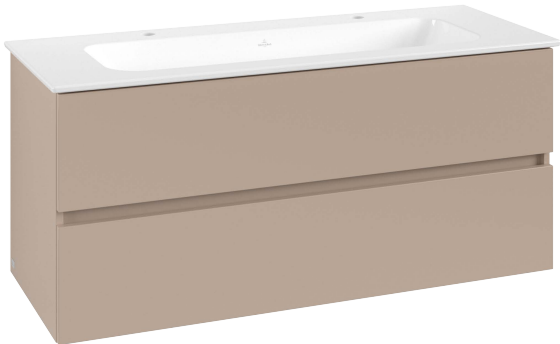

Horizon 1200W Vanity With 2 Drawers 2 Tapholes

Product Image

Product Details

Code: HVT1222TXX
Brand: Villeroy & Boch
Range: Horizon
Dimensions: 1200mm W x 530mm H x 470mm D

Additional Features

Technical Specification

Finishes Available:

- White: HVT1222TWH
- Sand Grey: HVT1222TSG
- Macchiato Matt: HVT1222TMM
- Nordic Oak: HVT1222TNO
- Kansas Oak: HVT1222TKO
- Oak Nebraska: HVT1222TON

Additional Notes

- * Soft close drawers
- * 2 and 3 drawer options
- * Basin top with overflow

Horizon 1200W Vanity With 2 Drawers 2 Tapholes

Product Images

Product Details

Code: HVT1222TXX
Brand: Villeroy & Boch
Range: Horizon

White: HVT1222TWH

Sand Grey: HVT1222TSG

Macchiato Matt: HVT1222TMM

Nordic Oak: HVT1222TNO