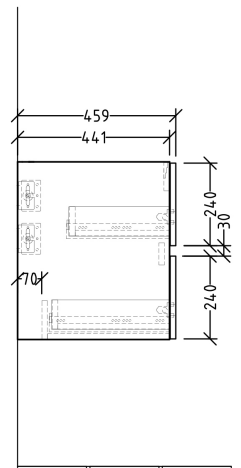

Horizon 1200W Vanity With 2 Drawers 2 Tapholes

Product Image

Product Details

Code: HVT1222TXX
Brand: Villeroy & Boch
Range: Horizon
Dimensions: 1200mm W x 530mm H x 470mm D

Additional Features

Technical Specification

Horizon 1200W Vanity With 2 Drawers 2 Tapholes

Product Images

Product Details

Code: HVT1222TXX
Brand: Villeroy & Boch
Range: Horizon

White: HVT1222TWH

Sand Grey: HVT1222TSG

Macchiato Matt: HVT1222TMM

Nordic Oak: HVT1222TNO