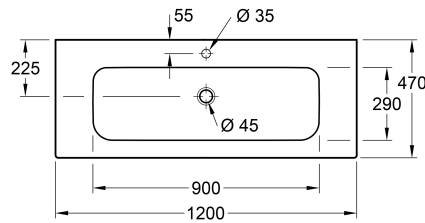

Horizon 1200W Vanity With 2 Drawers 2 Tapholes

Product Image

Product Details

Code: HVT1222TXX
Brand: Villeroy & Boch
Range: Horizon
Dimensions: 1200mm W x 530mm H x 470mm D

Additional Features

Technical Specification

Horizon 1200W Vanity With 2 Drawers 2 Tapholes

Product Images

Product Details

Code: HVT1222TXX
Brand: Villeroy & Boch
Range: Horizon

White: HVT1222TWH

Sand Grey: HVT1222TSG

Macchiato Matt: HVT1222TMM

Nordic Oak: HVT1222TNO