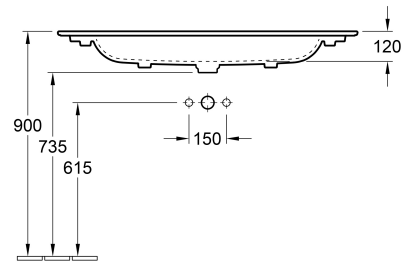

Additional Notes

- Soft close drawers
- 2 and 3 drawer options
- Basin top with overflow