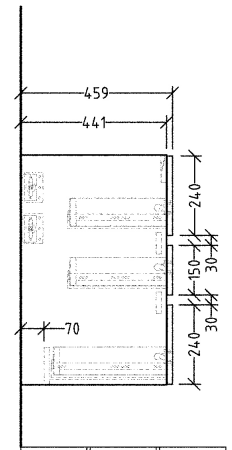

Horizon 1200W Vanity With 3 Drawers 2 Tapholes

Product Image

Product Details

Code: HVT1232TXX
Brand: Villeroy & Boch
Range: Horizon
Dimensions: 1200mm W x 710mm H x 470mm D

Additional Features

Technical Specification

Horizon 1200W Vanity With 3 Drawers 2 Tapholes

Product Images

Product Details

Code: HVT1232TXX
Brand: Villeroy & Boch
Range: Horizon

White: HVT1232TWH

Sand Grey: HVT1232TSG

Macchiato Matt: HVT1232TMM

Nordic Oak: HVT1232TNO