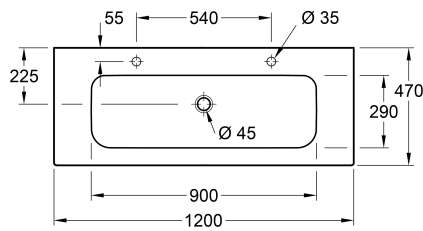

Horizon 1200W Vanity With 3 Drawers 2 Tapholes

Product Image

Product Details

Code: HVT1232TXX
Brand: Villeroy & Boch
Range: Horizon
Dimensions: 1200mm W x 710mm H x 470mm D

Additional Features

Technical Specification

Horizon 1200W Vanity With 3 Drawers 2 Tapholes

Product Images

Product Details

Code: HVT1232TXX
Brand: Villeroy & Boch
Range: Horizon

White: HVT1232TWH

Sand Grey: HVT1232TSG

Macchiato Matt: HVT1232TMM

Nordic Oak: HVT1232TNO