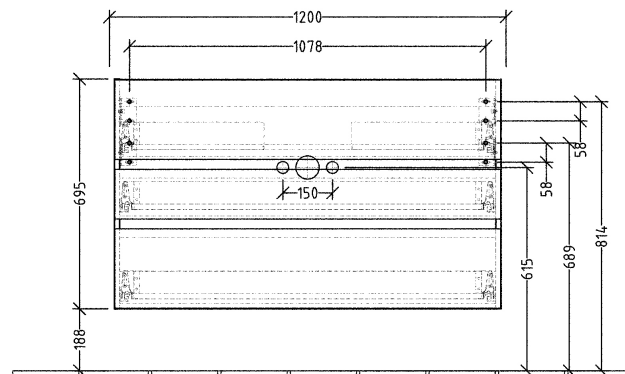

Horizon 1200W Vanity With 3 Drawers 2 Tapholes

Product Image

Product Details

Code: HVT1232TXX
Brand: Villeroy & Boch
Range: Horizon
Dimensions: 1200mm W x 710mm H x 470mm D

Additional Features

Technical Specification

Horizon 1200W Vanity With 3 Drawers 2 Tapholes

Product Images

Product Details

Code: HVT1232TXX
Brand: Villeroy & Boch
Range: Horizon

White: HVT1232TWH

Sand Grey: HVT1232TSG

Macchiato Matt: HVT1232TMM

Nordic Oak: HVT1232TNO