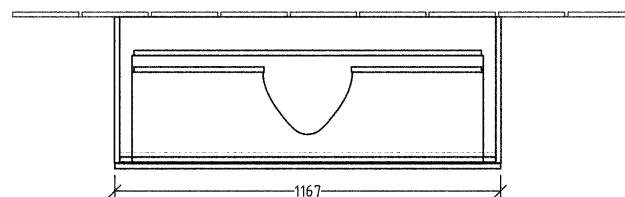

Additional Notes

- Soft close drawers
- 2 and 3 drawer options
- Basin top with overflow