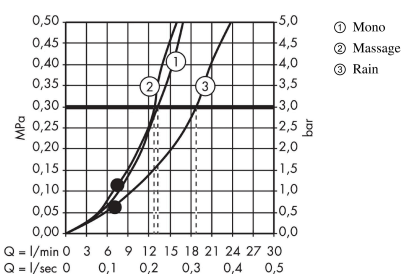

Flowchart

Q = l/min 0 3 6 9 12 15 18 21 24 27 30
Q = l/sec 0 0,1 0,2 0,3 0,4 0,5

The consumption was measured in combination with the appropriate fittings (thermostat/mixer/in-wall valve) to reflect actual application in practice.