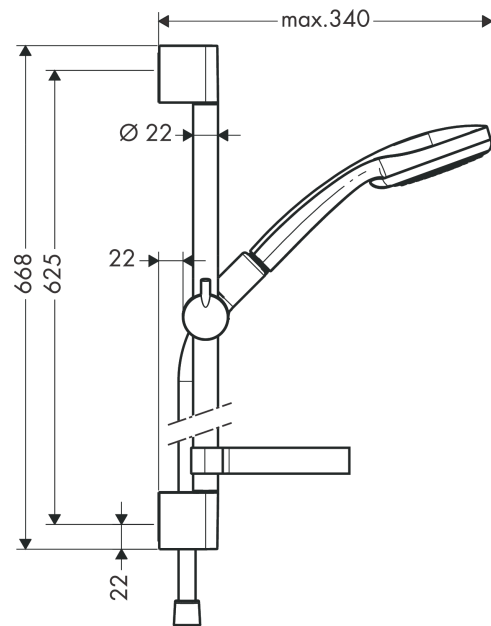

**Croma 100**  
**Shower set Multi with shower bar 65 cm and soap dish**  
 Finish: **Chrome**

#### product features

- consists of: hand shower, shower bar, shower hose, slider, soap dish
- shower head size: 100 mm
- spray type: MonoRain, Massage spray, Rain
- spray type adjustment by turning spray disc
- 90° position adjustable hand shower holder, pivots left and right, up and down
- maximum flow rate at 3 bar: 19 l/min
- minimum flow pressure: 1 bar
- operating pressure: min. 1 bar/max. 6 bar
- pivot connector prevents hose from tangling
- wall mounting: screw fastening
- wall supports made of plastic
- profile pipe: round
- pipe length: 668 mm
- shower bar diameter: 22 mm

### Scale drawing