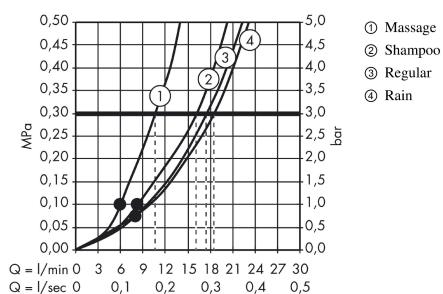

Flowchart

The consumption was measured in combination with the appropriate fittings (thermostat/mixer/in-wall valve) to reflect actual application in practice.