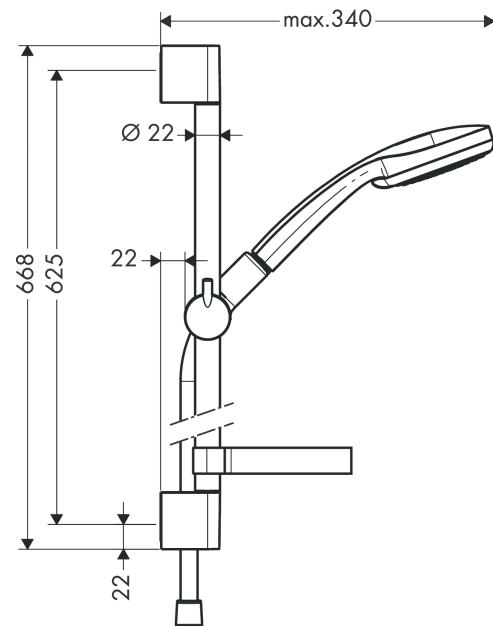

**Croma 100**  
**Shower set Vario with shower bar 65 cm and soap dish**  
 Finish: **Chrome**

#### product features

- consists of: hand shower, shower bar, shower hose, slider, soap dish
- shower head size: 100 mm
- spray type: Rain, Shampoo spray, normal spray, Massage spray
- spray type adjustment by turning spray disc
- 90° position adjustable hand shower holder, pivots left and right, up and down
- maximum flow rate at 3 bar: 18 l/min
- minimum flow pressure: 1 bar
- operating pressure: min. 1 bar/max. 6 bar
- pivot connector prevents hose from tangling
- wall mounting: screw fastening
- wall supports made of plastic
- profile pipe: round
- pipe length: 668 mm
- shower bar diameter: 22 mm

### Scale drawing