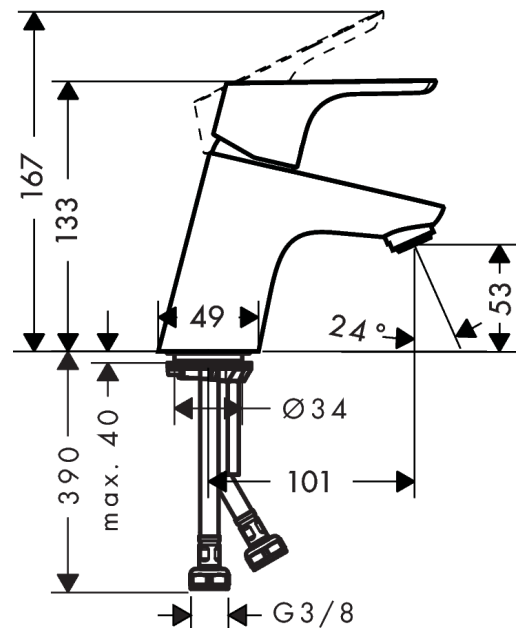

#### product features

- ComfortZone 70
- projection: 101 mm
- spout height: 53 mm
- handle variant: lever handle
- spray type: normal spray
- maximum flow rate at 3 bar: 5 l/min
- ceramic cartridge
- temperature limitation adjustable
- suitable for continuous flow water heaters
- connection type: G 3/8 connections
- connection dimension: DN15
- EPD Basin Faucets

### Scale drawing