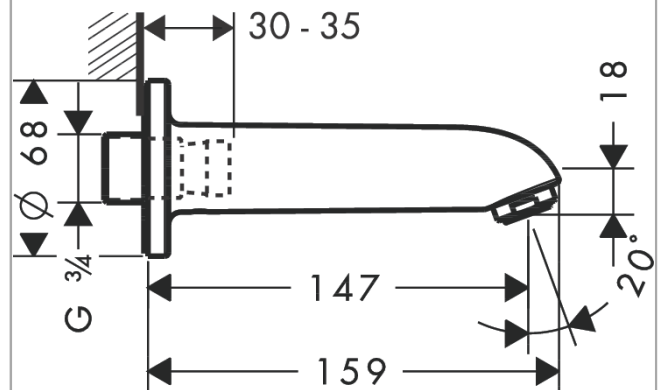

#### product features

- 1 function
- with silencer
- with escutcheon
- projection: 147 mm
- wall-mounted
- maximum flow rate at 3 bar: 27,5 l/min
- connection dimension: DN20

### Scale drawing