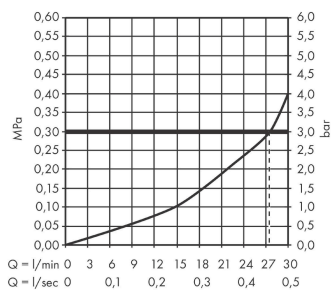

Flowchart

The consumption was measured in combination with the appropriate fittings (thermostat/mixer/ in-wall valve) to reflect actual application in practice.