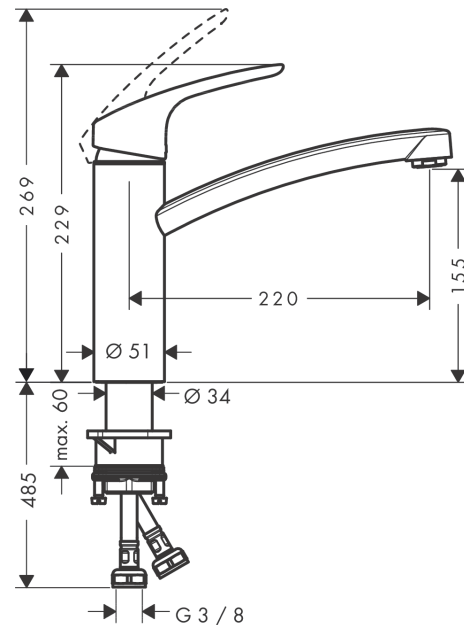

#### product features

- ComfortZone 160
- swivel range 360°
- normal spray
- connection dimension: DN15
- maximum flow rate at 3 bar: 12 l/min
- ceramic cartridge
- connection type: G 3/8 connections
- temperature limitation adjustable
- suitable for continuous flow water heaters
- EPD Kitchen Faucets

### Scale drawing