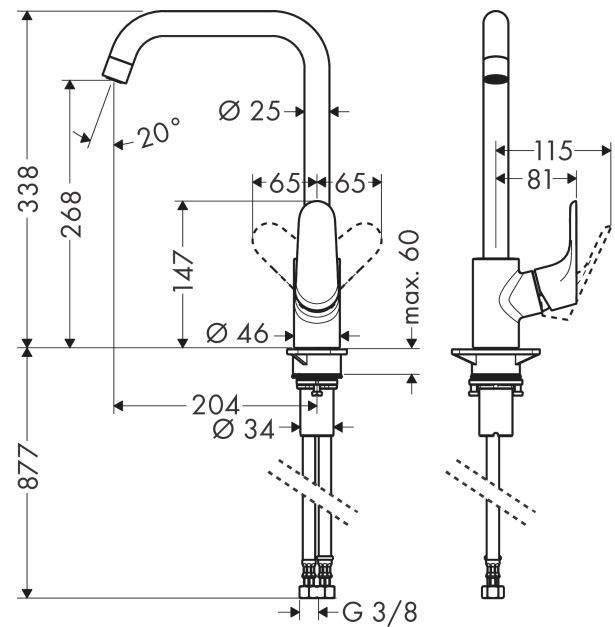

Focus M41
Single lever kitchen mixer 260, 1jet
 Finish: **Chrome**

Description

product features

- ComfortZone 260
- swivel range adjustable in 3 steps 110°, 150° or 360°
- normal spray
- connection dimension: DN15
- maximum flow rate at 3 bar: 12 l/min
- ceramic cartridge
- connection type: G 3/8 connections
- temperature limitation adjustable
- suitable for continuous flow water heaters
- EPD Kitchen Faucets

Technology

Design awards

Certificates / Sustainability

Product image

Scale drawing

Flowchart