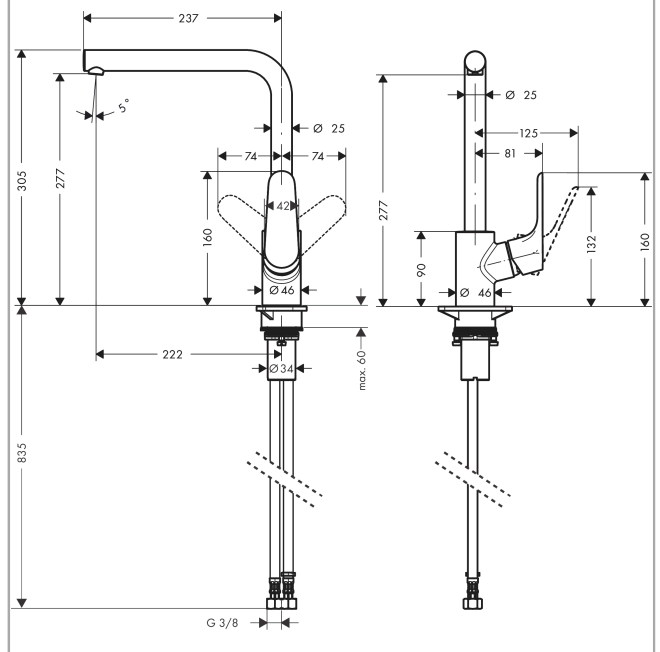

Focus M41

Single lever kitchen mixer 280, 1jet

Finish: Chrome/Stainless Steel

Description

product features

- ComfortZone 280
- swivel range adjustable in 3 steps 110°, 150° or 360°
- normal spray
- connection dimension: DN15
- maximum flow rate at 3 bar: 12 l/min
- ceramic cartridge
- connection type: G 3/8 connections
- temperature limitation adjustable
- suitable for continuous flow water heaters
- EPD Kitchen Faucets

Technology

Design awards

Certificates / Sustainability

Product image

Scale drawing

Flowchart