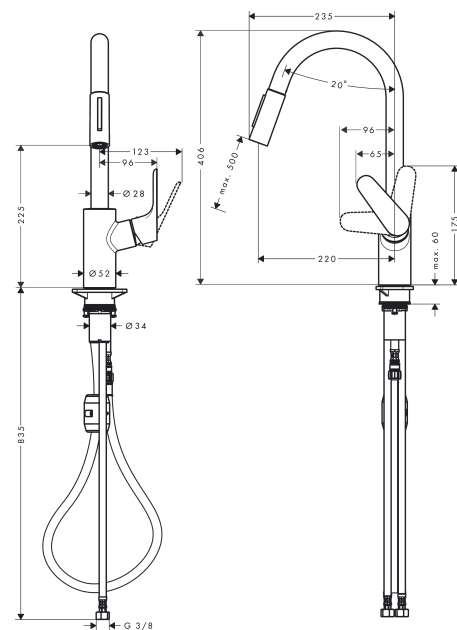

Focus M41

Single lever kitchen mixer 240, pull-out spray, 2jet
Finish: Chrome/Stainless Steel

Description

product features

- ComfortZone 240
- swivel range adjustable in 2 steps to 110° or 150°
- laminar spray, shower spray
- lockable shower spray, spray returns through pressing spray diverter and spray returns automatically through handle closing
- MagFit magnetic shower support
- quick connect hose
- connection dimension: DN15
- maximum flow rate at 3 bar: 10 l/min
- ceramic cartridge
- connection type: G 3/8 connections
- temperature limitation adjustable
- integrated non-return valve
- suitable for continuous flow water heaters
- extension length up to 50 cm
- EPD Kitchen Faucets

Technology

Design awards

Product image

Scale drawing

Focus M41

Single lever kitchen mixer 240, pull-out spray, 2jet
Finish: Chrome/Stainless Steel

Flowchart