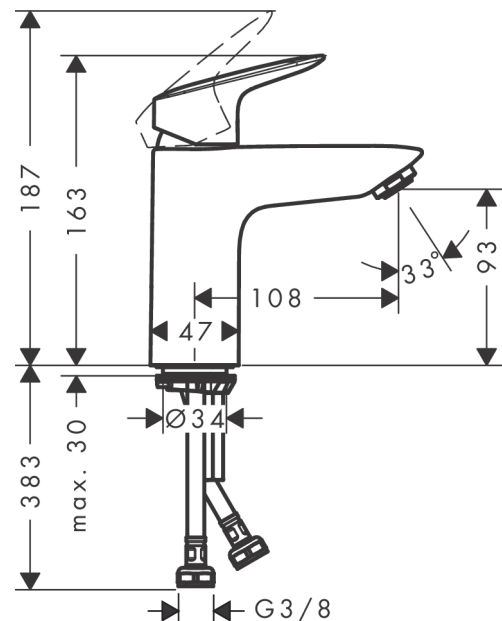

Logis
Single lever basin mixer 100 without waste set
 Finish: **Chrome**

Description

product features

- ComfortZone 100
- projection: 108 mm
- spout height: 93 mm
- handle variant: lever handle
- spray type: normal spray
- maximum flow rate at 3 bar: 5 l/min
- ceramic cartridge
- temperature limitation adjustable
- suitable for continuous flow water heaters
- connection type: G 3/8 connections
- connection dimension: DN15
- EPD Basin Faucets

Technology

Certificates / Sustainability

Product image

Scale drawing

Flowchart