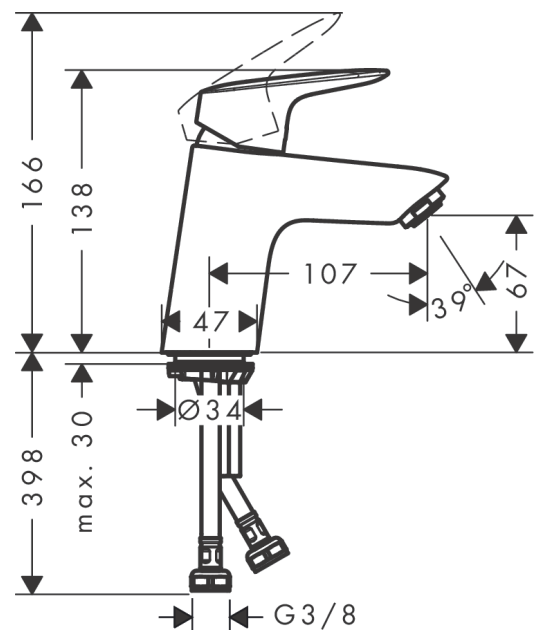

Logis
Single lever basin mixer 70 without waste set
 Finish: **Chrome**

Description

product features

- ComfortZone 70
- projection: 107 mm
- spout height: 67 mm
- spray type: normal spray
- maximum flow rate at 3 bar: 5 l/min
- ceramic cartridge
- temperature limitation adjustable
- suitable for continuous flow water heaters
- connection type: G 3/8 connections
- connection dimension: DN15
- EPD Basin Faucets

Technology

Product image

Scale drawing

Flowchart