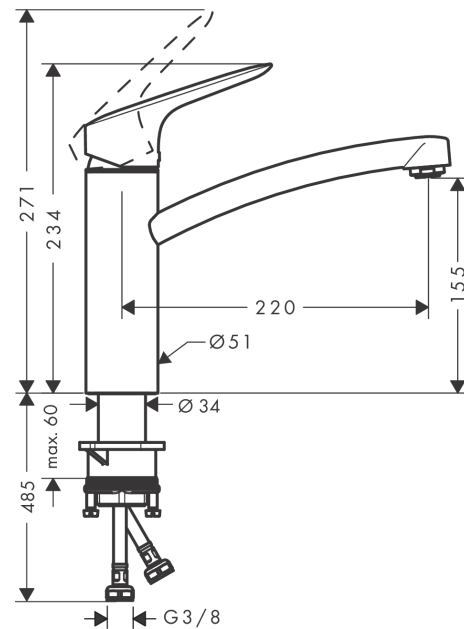

Logis M31 Single lever kitchen mixer 160, 1jet

Description

product features

- ComfortZone 160
- swivel range 360°
- normal spray
- connection dimension: DN15
- maximum flow rate at 3 bar: 12 l/min
- ceramic cartridge
- connection type: G 3/8 connections
- temperature limitation adjustable
- suitable for continuous flow water heaters

Technology

Product image

Scale drawing

Flowchart