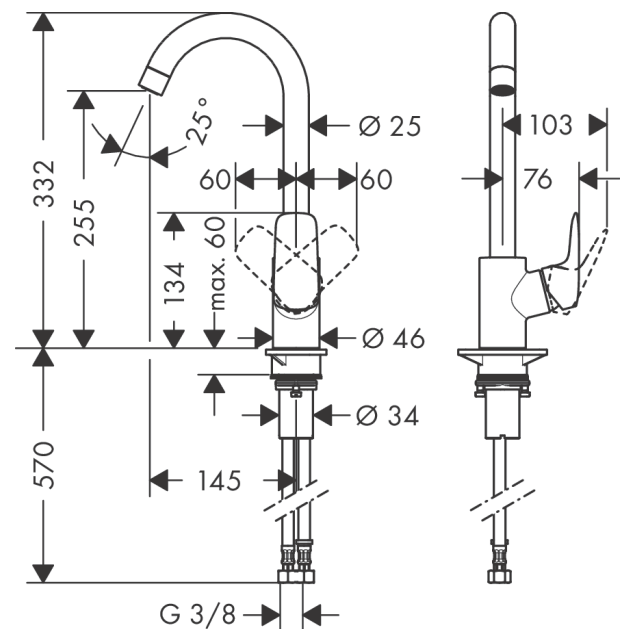

Logis M31 Single lever kitchen mixer 260, 1jet

Description

product features

- ComfortZone 260
- swivel range adjustable in 3 steps 110°, 150° or 360°
- normal spray
- connection dimension: DN15
- maximum flow rate at 3 bar: 12 l/min
- ceramic cartridge
- connection type: G 3/8 connections
- temperature limitation adjustable
- suitable for continuous flow water heaters

Technology

Product image

Scale drawing

Flowchart