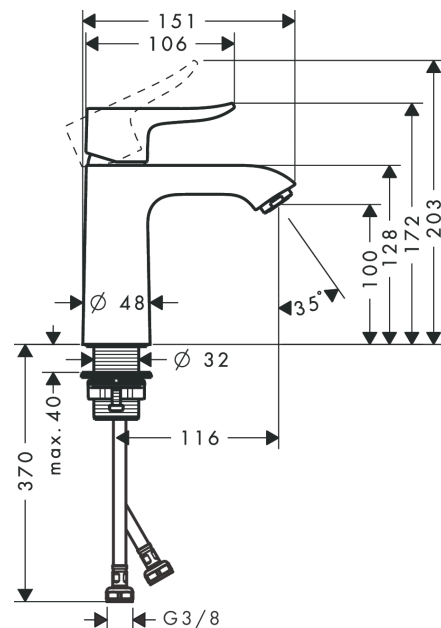

##### product features

- ComfortZone 110
- projection: 116 mm
- spout height: 100 mm
- handle variant: lever handle
- spray type: normal spray
- maximum flow rate at 3 bar: 5 l/min
- ceramic cartridge
- temperature limitation adjustable
- suitable for continuous flow water heaters
- connection type: G 3/8 connections
- connection dimension: DN15
- EPD Basin Faucets

#### Scale drawing