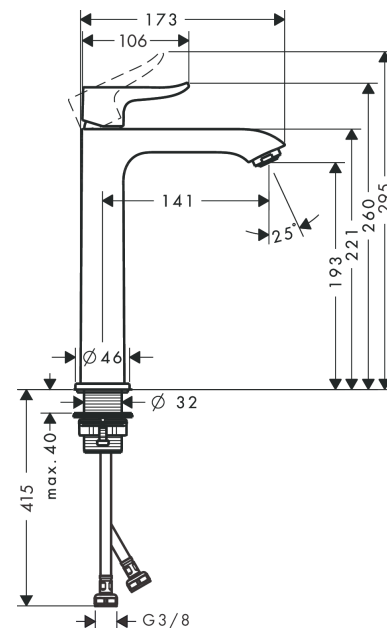

Metris

Single lever basin mixer 200 without waste set

Finish: **Chrome**

Description

product features

- ComfortZone 200
- projection: 141 mm
- spout height: 193 mm
- handle variant: lever handle
- spray type: normal spray
- maximum flow rate at 3 bar: 5 l/min
- ceramic cartridge
- temperature limitation adjustable
- suitable for continuous flow water heaters
- connection type: G 3/8 connections
- connection dimension: DN15
- EPD Basin Faucets

Technology

Certificates / Sustainability

Product image

Scale drawing

Flowchart