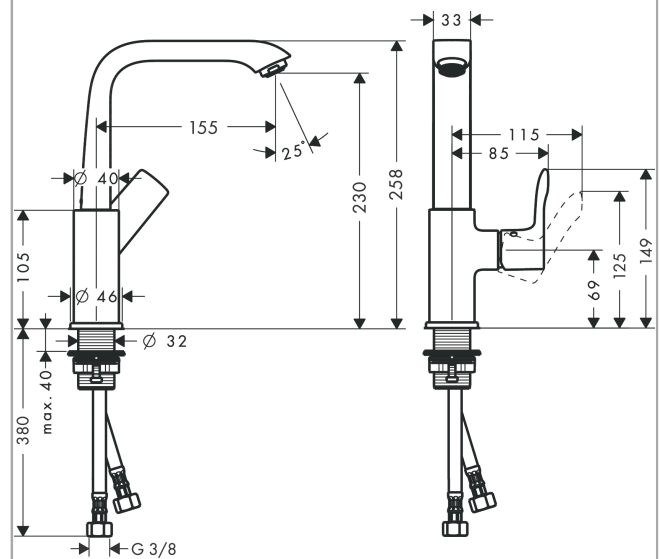

Metris Single lever basin mixer 230 without waste set Finish: Chrome

Description

product features

- ComfortZone 230
- projection: 155 mm
- spout height: 230 mm
- handle variant: lever handle
- swivel range 120°
- spray type: normal spray
- maximum flow rate at 3 bar: 5 l/min
- ceramic cartridge
- temperature limitation adjustable
- suitable for continuous flow water heaters
- connection type: G 3/8 connections
- connection dimension: DN15
- handle position on the side: bottom-side at the base body (not suitable for wash bowls)
- EPD Basin Faucets

Technology

Certificates / Sustainability

Product image

Scale drawing

Flowchart