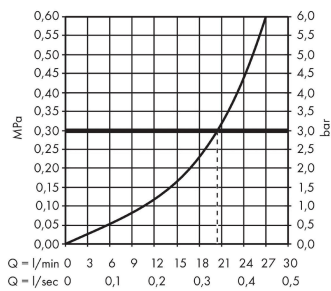

Metris
Bath spout
 Finish: **Chrome**

Description

product features

- 1 function
- projection: 165 mm
- wall-mounted
- maximum flow rate at 3 bar: 20 l/min
- connection dimension: DN20
- spray type: normal spray

Technology

Product image

Scale drawing

Flowchart

The consumption was measured in combination with the appropriate fittings (thermostat/mixer/in-wall valve) to reflect actual application in practice.