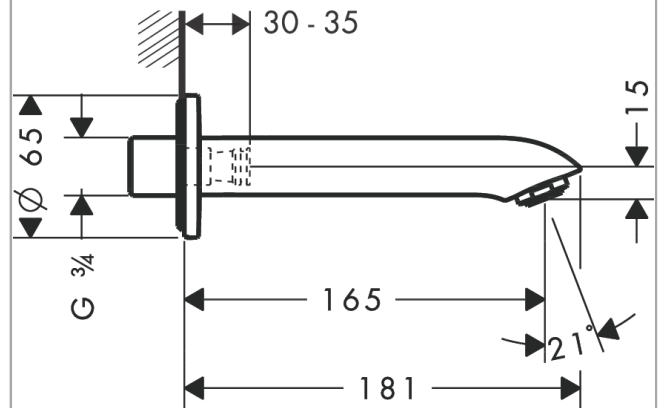

Metris
Bath spout
 Finish: **Chrome**

Description

product features

- 1 function
- projection: 165 mm
- wall-mounted
- maximum flow rate at 3 bar: 20 l/min
- connection dimension: DN20
- spray type: normal spray

Technology

Product image

Scale drawing

Flowchart

The consumption was measured in combination with the appropriate fittings (thermostat/mixer/in-wall valve) to reflect actual application in practice.