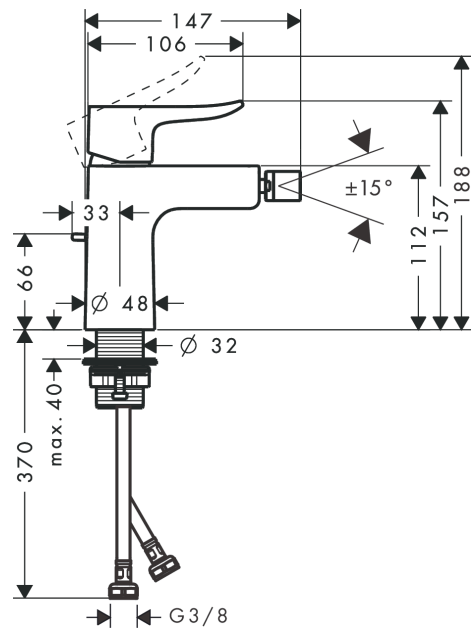

Metris
Single lever bidet mixer with pop-up waste set
 Finish: **Chrome**

Description

product features

- consists of: single lever bidet mixer, waste set
- projection: 123 mm
- spout height: 112 mm
- ball-pivot joint
- spray type: laminar spray
- maximum flow rate at 3 bar: 7,5 l/min
- ceramic cartridge
- temperature limitation adjustable
- suitable for continuous flow water heaters
- pop-up waste set G 1/4
- material waste set: metal
- connection type: G 3/8 connections
- connection dimension: DN15
- EPD Basin Faucets

Certificates / Sustainability

Product image

Scale drawing

Flowchart