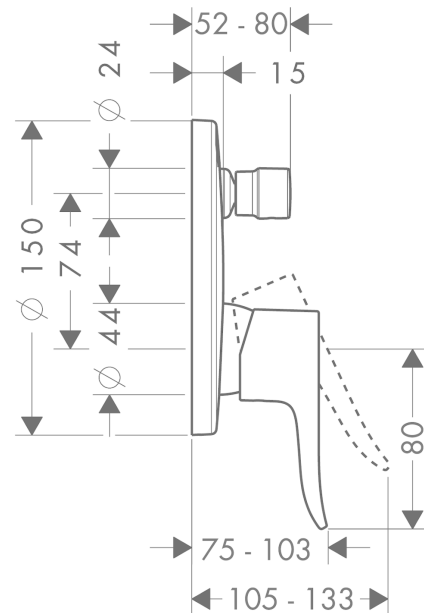

Metris

Single lever bath mixer for concealed installation for iBox universal

Finish: **Chrome**

Description

product features

- 2 functions
- flow rate upper outlet: 21 l/min
- flow rate lower outlet: 29 l/min
- maximum flow rate at 3 bar: 29 l/min
- ceramic cartridge
- temperature limitation adjustable
- diverter with automatic resetting
- with silencer
- connection type: basic set
- wall-mounted
- min. operating pressure: 1 bar
- max. operating pressure: 10 bar
- EPD Shower and Bath Faucets

Certificates / Sustainability

Product image

Scale drawing

Flowchart