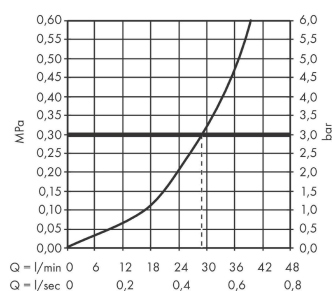

Metris

Single lever shower mixer for concealed installation for iBox universal

Finish: **Chrome** Article Number: **31685000**

Description

product features

- 1 function
- maximum flow rate at 3 bar: 29,3 l/min
- ceramic cartridge
- temperature limitation adjustable
- with silencer
- min. operating pressure: 1 bar
- max. operating pressure: 10 bar
- connection type: basic set
- EPD Shower and Bath Faucets

Certificates / Sustainability

Product image

Scale drawing

Flowchart

Metris

Single lever shower mixer for concealed installation for iBox universal

Finish: **Chrome** Article Number: **31685000**

Exploded Drawing