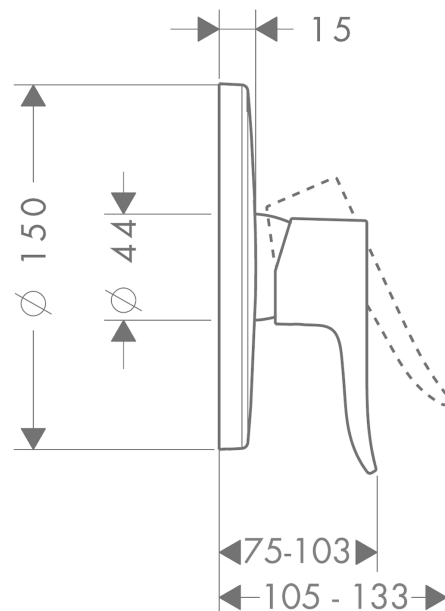

Metris

Single lever shower mixer for concealed installation for iBox universal

Finish: **Chrome** Article Number: **31685000**

Description

product features

- 1 function
- maximum flow rate at 3 bar: 29,3 l/min
- ceramic cartridge
- temperature limitation adjustable
- with silencer
- min. operating pressure: 1 bar
- max. operating pressure: 10 bar
- connection type: basic set
- EPD Shower and Bath Faucets

Certificates / Sustainability

Product image

Scale drawing

Flowchart

Metris

Single lever shower mixer for concealed installation for iBox universal

Finish: **Chrome** Article Number: **31685000**

Exploded Drawing

Year of production: >10/19

Metris

Single lever shower mixer for concealed installation for iBox universal

Finish: **Chrome** Article Number: **31685000**

Spare part list

Year of production: >10/19

Pos.	Description	Article Number	Price	PU
1	handle	95519000	€ 36,89	1
2	screw cover	96338000	€ 3,33	1
3	escutcheon Ø 150 mm	98792000	€ 58,67	1
4	O-ring 43x3	98418000	€ 3,33	1
5	sleeve	98790000	€ 28,92	1
6	holder for escutcheon	98793000	€ 36,89	1
7	set of fixing screws	96454000	€ 8,69	1
8	nut	98796000	€ 36,89	1
9	O-ring 30x1,5	98433000	€ 3,33	1
10	O-ring 39x1,5	98400000	€ 3,33	1
11	cartridge, assy	92730000	€ 58,67	1
12	locking screw for handle	95140000	€ 5,36	1
13	seal	95008000	€ 8,69	1
14	set of screws	96525000	€ 8,69	1
15	O-ring 16x2	98133000	€ 3,33	1
16	O-Ring 22x2	98185000	€ 3,33	1
17	flow limiter (22 l/min)	95884000	€ 11,66	1
18	noise reduction	96429000	€ 5,36	1
19	extension 25 mm	13595000	-	1
20	set of fixing screws	97747000	€ 3,33	1
21	extension 22 mm (Ø 150 mm)	13597000	-	1
a	concealed item	01800180	-	1
b	fixation set	96615000	-	1