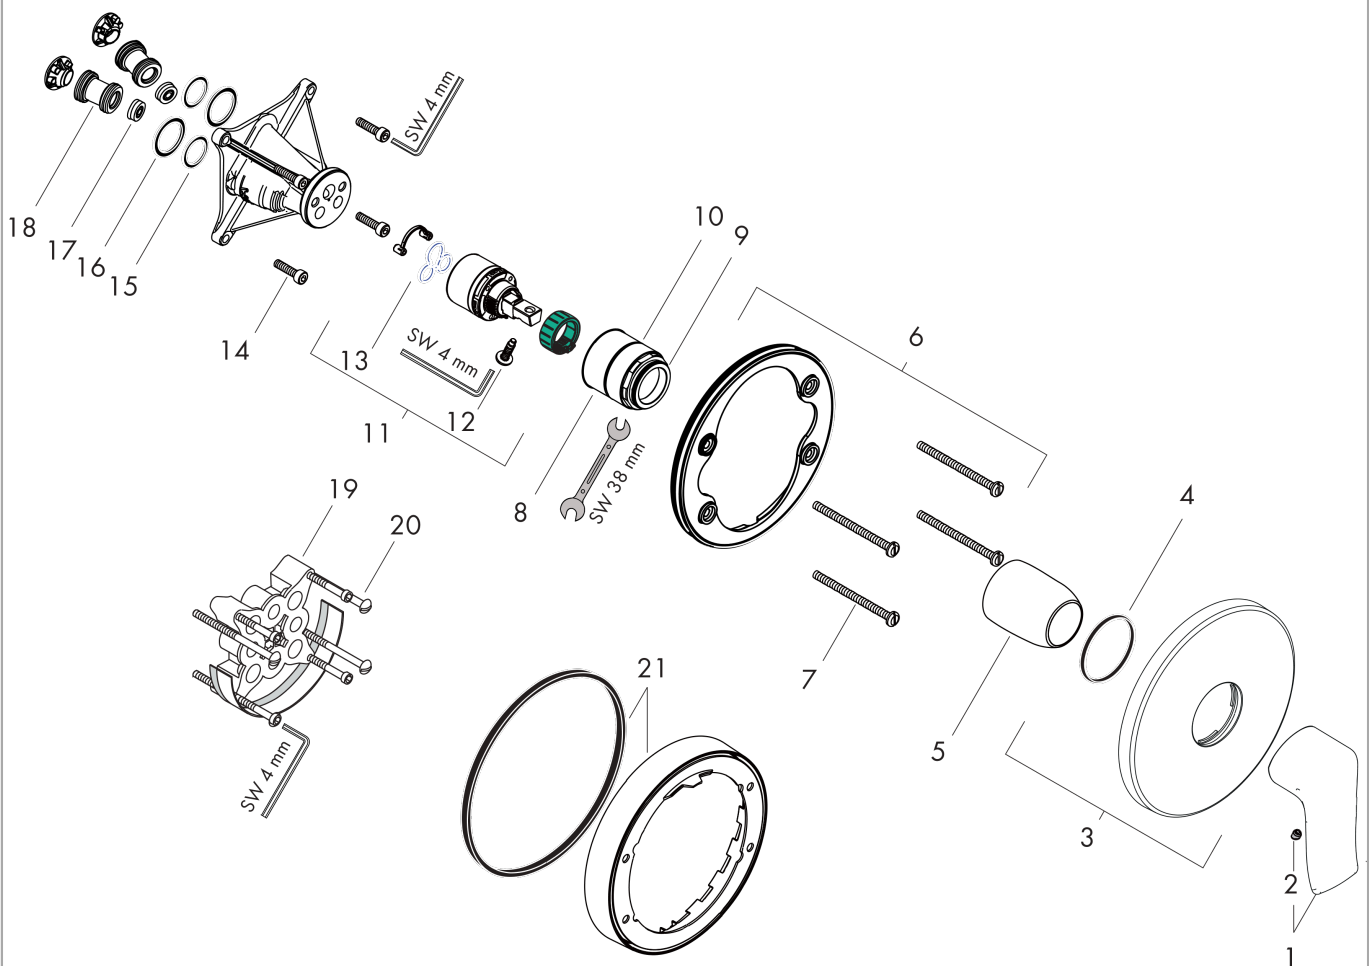

Metris

Single lever shower mixer for concealed installation for iBox universal

Finish: **Chrome** Article Number: **31685000**

Description

product features

- 1 function
- maximum flow rate at 3 bar: 29,3 l/min
- ceramic cartridge
- temperature limitation adjustable
- with silencer
- min. operating pressure: 1 bar
- max. operating pressure: 10 bar
- connection type: basic set
- EPD Shower and Bath Faucets

Certificates / Sustainability

Product image

Scale drawing

Flowchart

Metris

Single lever shower mixer for concealed installation for iBox universal

Finish: **Chrome** Article Number: **31685000**

Exploded Drawing

Year of production: >10/19

Metris

Single lever shower mixer for concealed installation for iBox universal

Finish: **Chrome** Article Number: **31685000**

Spare part list

Year of production: >10/19

Pos.	Description	Article Number	Price	PU
1	handle	95519000	€ 36,89	1
2	screw cover	96338000	€ 3,33	1
3	escutcheon Ø 150 mm	98792000	€ 58,67	1
4	O-ring 43x3	98418000	€ 3,33	1
5	sleeve	98790000	€ 28,92	1
6	holder for escutcheon	98793000	€ 36,89	1
7	set of fixing screws	96454000	€ 8,69	1
8	nut	98796000	€ 36,89	1
9	O-ring 30x1,5	98433000	€ 3,33	1
10	O-ring 39x1,5	98400000	€ 3,33	1
11	cartridge, assy	92730000	€ 58,67	1
12	locking screw for handle	95140000	€ 5,36	1
13	seal	95008000	€ 8,69	1
14	set of screws	96525000	€ 8,69	1
15	O-ring 16x2	98133000	€ 3,33	1
16	O-Ring 22x2	98185000	€ 3,33	1
17	flow limiter (22 l/min)	95884000	€ 11,66	1
18	noise reduction	96429000	€ 5,36	1
19	extension 25 mm	13595000	-	1
20	set of fixing screws	97747000	€ 3,33	1
21	extension 22 mm (Ø 150 mm)	13597000	-	1
a	concealed item	01800180	-	1
b	fixation set	96615000	-	1