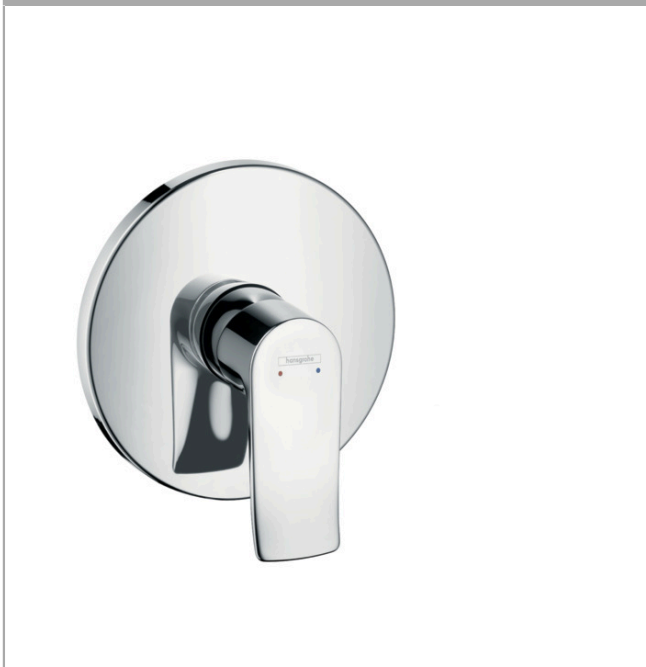

Metris

Single lever shower mixer for concealed installation for iBox universal

Finish: **Chrome** Article Number: **31685000**

Description

product features

- 1 function
- maximum flow rate at 3 bar: 29,3 l/min
- ceramic cartridge
- temperature limitation adjustable
- with silencer
- min. operating pressure: 1 bar
- max. operating pressure: 10 bar
- connection type: basic set
- EPD Shower and Bath Faucets

Certificates / Sustainability

Product image

Scale drawing

Flowchart

Metris

Single lever shower mixer for concealed installation for iBox universal

Finish: **Chrome** Article Number: **31685000**

Exploded Drawing

Year of production: >10/19

Metris

Single lever shower mixer for concealed installation for iBox universal

Finish: **Chrome** Article Number: **31685000**

Spare part list

Year of production: >10/19

Pos.	Description	Article Number	Price	PU
1	handle	95519000	€ 36,89	1
2	screw cover	96338000	€ 3,33	1
3	escutcheon Ø 150 mm	98792000	€ 58,67	1
4	O-ring 43x3	98418000	€ 3,33	1
5	sleeve	98790000	€ 28,92	1
6	holder for escutcheon	98793000	€ 36,89	1
7	set of fixing screws	96454000	€ 8,69	1
8	nut	98796000	€ 36,89	1
9	O-ring 30x1,5	98433000	€ 3,33	1
10	O-ring 39x1,5	98400000	€ 3,33	1
11	cartridge, assy	92730000	€ 58,67	1
12	locking screw for handle	95140000	€ 5,36	1
13	seal	95008000	€ 8,69	1
14	set of screws	96525000	€ 8,69	1
15	O-ring 16x2	98133000	€ 3,33	1
16	O-Ring 22x2	98185000	€ 3,33	1
17	flow limiter (22 l/min)	95884000	€ 11,66	1
18	noise reduction	96429000	€ 5,36	1
19	extension 25 mm	13595000	-	1
20	set of fixing screws	97747000	€ 3,33	1
21	extension 22 mm (Ø 150 mm)	13597000	-	1
a	concealed item	01800180	-	1
b	fixation set	96615000	-	1