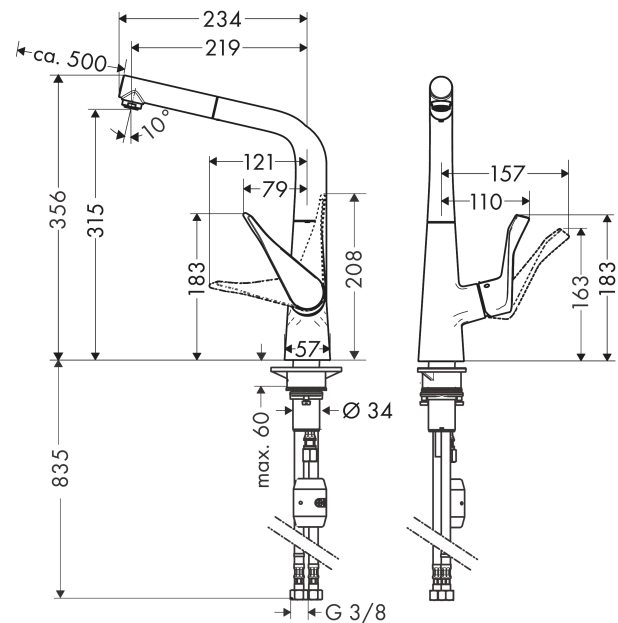

Metris M71 Single lever kitchen mixer 320, pull-out spout, 1jet

Description

product features

- ComfortZone 320
- I-spout
- swivel range adjustable in 2 steps to 110° or 150°
- laminar spray
- MagFit magnetic shower support
- quick connect hose
- connection dimension: DN15
- maximum flow rate at 3 bar: 10 l/min
- ceramic cartridge
- connection type: G 3/8 connections
- temperature limitation adjustable
- integrated non-return valve
- suitable for continuous flow water heaters
- extension length up to 50 cm
- significantly reduced splashing by soft start of the water flow

Technology

Product image

Scale drawing

Metris M71
Single lever kitchen mixer 320, pull-out spout, 1jet

Flowchart