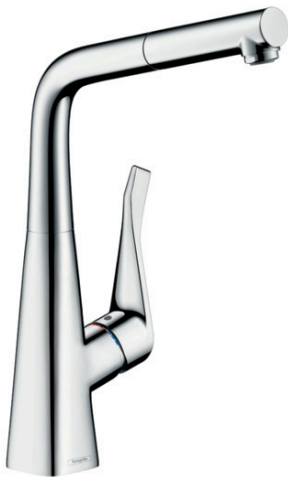

Metris M71 Single lever kitchen mixer 320, pull-out spout, 1jet

Description

product features

- ComfortZone 320
- I-spout
- swivel range adjustable in 2 steps to 110° or 150°
- laminar spray
- MagFit magnetic shower support
- quick connect hose
- connection dimension: DN15
- maximum flow rate at 3 bar: 10 l/min
- ceramic cartridge
- connection type: G 3/8 connections
- temperature limitation adjustable
- integrated non-return valve
- suitable for continuous flow water heaters
- extension length up to 50 cm
- significantly reduced splashing by soft start of the water flow

Technology

Product image

Scale drawing

Metris M71
Single lever kitchen mixer 320, pull-out spout, 1jet

Flowchart