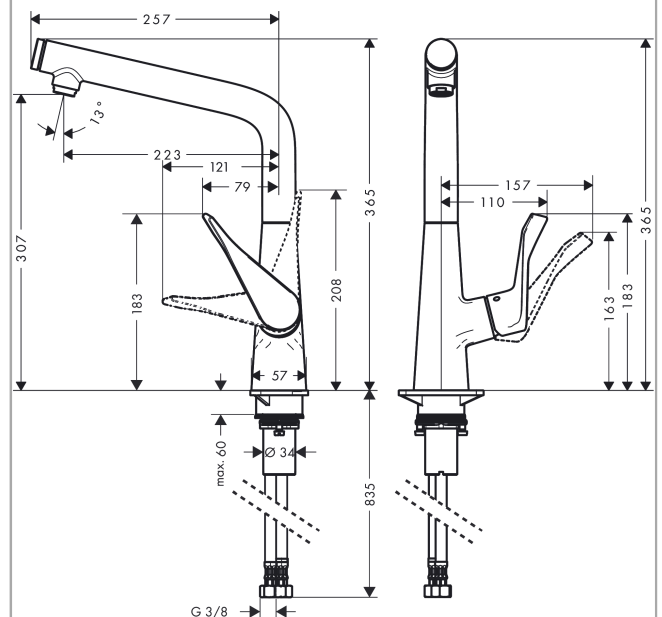

Metris Select M71 Single lever kitchen mixer 320, 1jet

Description

product features

- ComfortZone 320
- I-spout
- swivel range adjustable in 3 steps 110°, 150° or 360°
- laminar spray
- Select button for a comfortable start/stop of the water flow
- connection dimension: DN15
- maximum flow rate at 3 bar: 8 l/min
- ceramic cartridge
- connection type: G 3/8 connections
- temperature limitation adjustable
- integrated non-return valve
- suitable for continuous flow water heaters
- significantly reduced splashing by soft start of the water flow

Technology

Product image

Scale drawing

Metris Select M71
Single lever kitchen mixer 320, 1jet

Flowchart