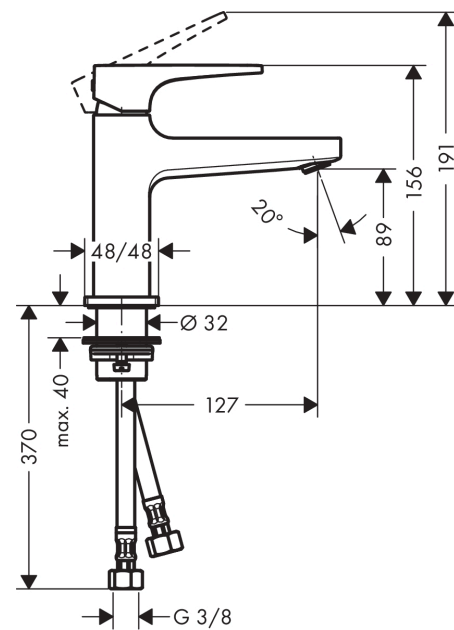

#### product features

- consists of: single lever basin mixer, waste set
- ComfortZone 100
- projection: 127 mm
- spout height: 89 mm
- handle variant: flat handle
- spray type: normal spray
- maximum flow rate at 3 bar: 5 l/min
- ceramic cartridge
- temperature limitation adjustable
- suitable for continuous flow water heaters
- push-open waste set G 1¼
- material waste set: metal
- connection type: G ¾ connections
- connection dimension: DN15

### Scale drawing

**Metropol**

**Single lever basin mixer 100 with loop handle for handrinse basins with push-open waste set**

Finish: **Chrome** Article Number: **74500000**

**Flowchart**

**Metropol**

**Single lever basin mixer 100 with loop handle for handrinse basins with push-open waste set**

Finish: **Chrome** Article Number: **74500000**

**Exploded Drawing**

Year of production: >01/17

**Metropol****Single lever basin mixer 100 with loop handle for handrinse basins with push-open waste set**Finish: **Chrome** Article Number: **74500000****Spare part list**