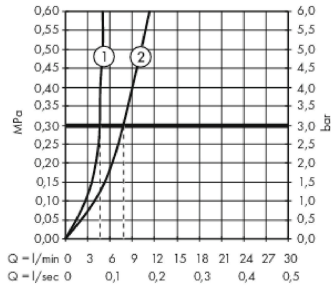

#### product features

- consists of: single lever basin mixer, waste set
- ComfortZone 100
- projection: 127 mm
- spout height: 89 mm
- handle variant: flat handle
- spray type: normal spray
- maximum flow rate at 3 bar: 5 l/min
- ceramic cartridge
- temperature limitation adjustable
- suitable for continuous flow water heaters
- push-open waste set G 1¼
- material waste set: metal
- connection type: G ¾ connections
- connection dimension: DN15

### Scale drawing

**Metropol**

**Single lever basin mixer 100 with loop handle for handrinse basins with push-open waste set**

Finish: **Chrome** Article Number: **74500000**

**Flowchart**

**Metropol**

**Single lever basin mixer 100 with loop handle for handrinse basins with push-open waste set**