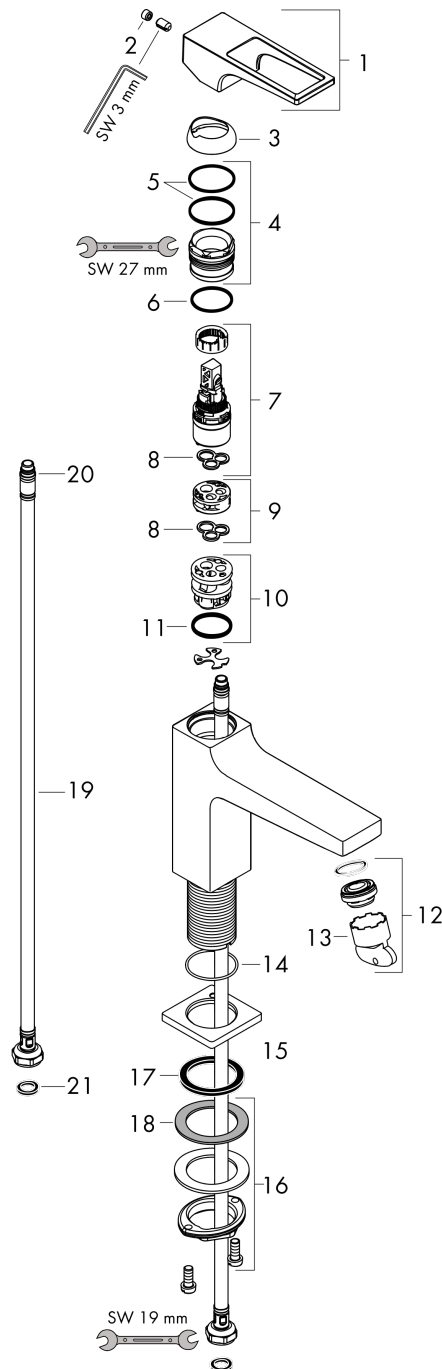

Metropol

Single lever basin mixer 100 with loop handle for handrinse basins with push-open waste set

Finish: **Chrome** Article Number: **74500000**

Exploded Drawing

Year of production: >01/17

Metropol

Single lever basin mixer 100 with loop handle for handrinse basins with push-open waste set

Finish: **Chrome** Article Number: **74500000**

Spare part list

Year of production: >01/17

Pos.	Description	Article Number	Price	PU
1	handle	93009000	€ 72,47	1
2	screw cover	95704000	€ 3,33	1
3	flange	92625000	€ 28,92	1
4	nut	92689000	€ 22,97	1
5	O-ring 27x1,5	92527000	€ 11,66	1
6	O-ring 25x1,5	98146000	€ 3,33	1
7	cartridge, assy	97685000	€ 58,67	1
8	seal	98865000	€ 28,92	1
9	adapter for cartridge	92628000	€ 18,80	1
10	adapter for cartridge	98866000	€ 28,92	1
11	O-ring 23x2	98398000	€ 3,33	1
12	aerator M24x1 (5 l/min)	92996000	€ 28,92	1
13	service tool	95661000	€ 5,36	1
14	O-ring 32x1,5	92936000	€ 3,33	1
15	escutcheon	93048000	€ 36,89	1
16	fixing set (Ø 32)	13961000	€ 22,97	1
17	flat seal	98749000	€ 5,36	1
18	lever collar	97548000	€ 3,33	1
19	connection hose 450 mm M8x0,75 G3/8	97206000	€ 28,92	1
20	O-ring 6,6x1,6	93019000	€ 3,33	1
21	sealing set	95581000	€ 5,36	1
a	push-open waste set	50100000	-	1
b	fixation extension 35 mm	13898000	€ 72,47	1