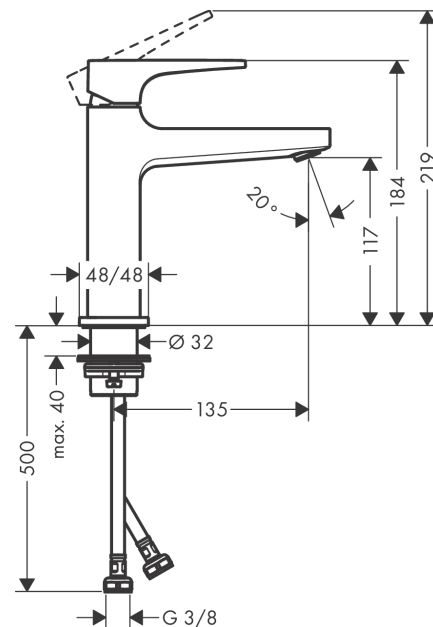

Metropol

Single lever basin mixer 110 with lever handle and push-open waste set

Finish: **Chrome**

Description

product features

- consists of: single lever basin mixer, waste set
- ComfortZone 110
- projection: 135 mm
- spout height: 117 mm
- handle variant: lever handle
- spray type: normal spray
- maximum flow rate at 3 bar: 5 l/min
- ceramic cartridge
- temperature limitation adjustable
- suitable for continuous flow water heaters
- push-open waste set G 1¼
- material waste set: metal
- connection type: G ¾ connections
- connection dimension: DN15
- EPD Basin Faucets

Technology

Design awards

reddot winner 2020

reddot winner 2021

Certificates / Sustainability

Product image

Scale drawing

Metropol
Single lever basin mixer 110 with lever handle and push-open waste set
 Finish: **Chrome**