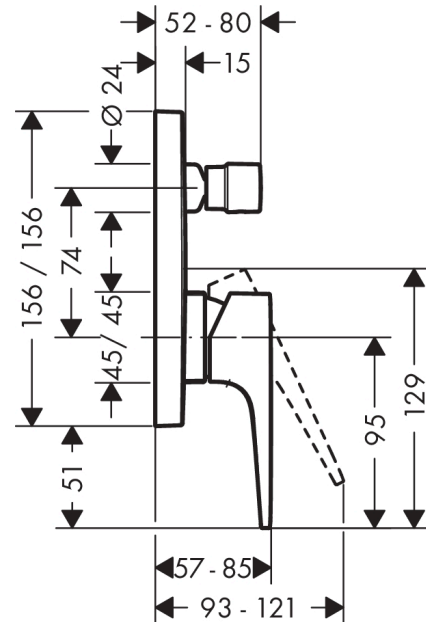

#### product features

- 2 functions
- flow rate upper outlet: 21 l/min
- flow rate lower outlet: 29 l/min
- maximum flow rate at 3 bar: 29 l/min
- ceramic cartridge
- temperature limitation adjustable
- diverter with automatic resetting
- with silencer
- connection type: basic set
- wall-mounted
- min. operating pressure: 1 bar
- max. operating pressure: 10 bar
- EPD Shower and Bath Faucets

### Scale drawing