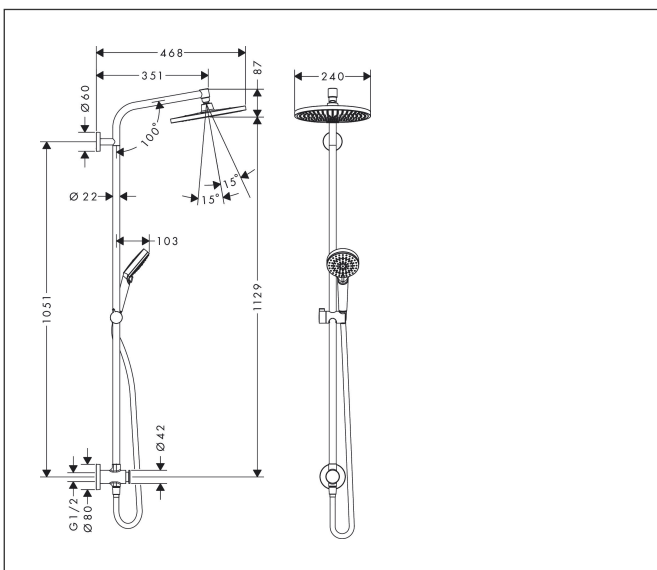

Brand hansgrohe
 Art. Name Pulsify S Showerpipe 260 1jet Reno
 Chrome

Product picture

Drawing

Features

- consists of: overhead shower, hand shower, shower hose, hand shower holder, wall connector
- overhead shower Pulsify 260 1Jet
- shower head size overhead shower: 260 mm
- spray type overhead shower: PowderRain
- convenient diversion via Select button
- ball-joint: overhead shower angle adjustable
- hand shower holder inclination angle can be adjusted by 45°
- maximum flow rate at 3 bar: 12.3l/min
- flow rate PowderRain spray (at 3 bar): 12.3 l/min
- minimum flow pressure: 1,2 bar
- max. operating pressure: 10 bar
- mounting type: exposed installation
- pipe can be shortened in height
- height-adjustable hand shower holder
- shower arm length: 350 mm
- connection dimension: DN15
- connection thread G 1/2
- suitable for continuous flow water heaters with an output of 18 kW