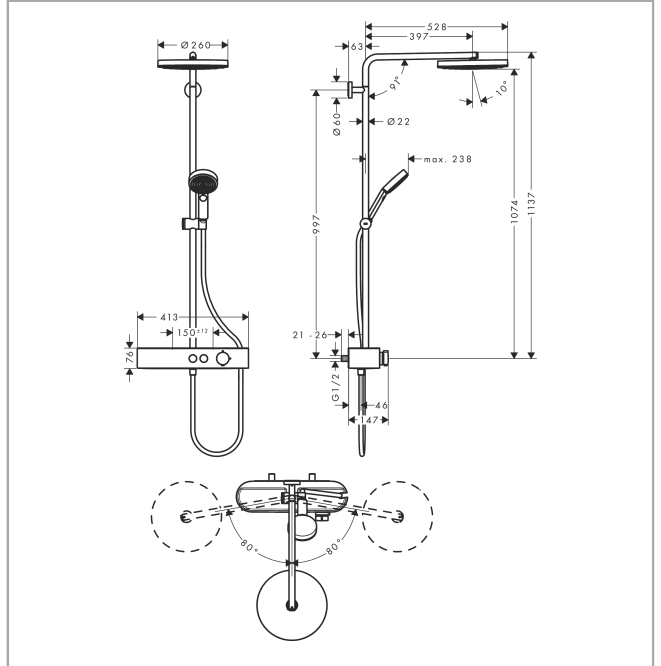

Pulsify S
Showerpipe 260 1jet with ShowerTablet Select 400
 Finish: **Chrome**

Description

product features

- consists of: overhead shower, hand shower, shower thermostat, shower bar, slider, shower hose
- overhead shower Pulsify 260 1jet
- shower head size overhead shower: 260 mm
- spray type overhead shower: PowderRain
- spray disc surface: graphite
- Fast Drain empties the overhead shower from an angle of 10°
- removable shower head
- shelf made of plastic
- surface shelf: graphite
- spray type hand shower: PowderRain, IntenseRain, Massage spray
- maximum flow rate for Showerpipe at 3 bar: 10,9 l/min
- minimum flow pressure: 1,2 bar
- max. operating pressure: 10 bar
- ball-joint: overhead shower angle adjustable
- pipe can be shortened in height
- shower bar diameter: 22 mm
- height-adjustable slider with locking push-button slider
- shower arm length overhead shower: 398 mm
- swivel shower arm
- CoolContact thermostat: Prevents the housing from heating up, making showering even safer
- thermostat ShowerTablet Select 400
- safety stop at 40°C
- adjustable hot water limitation
- convenient diversion via Select button
- simultaneous utilization of 2 functions
- suitable for continuous flow water heaters
- mounting type: exposed installation
- connection thread G ½
- centre distance 150 ± 12 mm
- intrinsically safe against backflow
- Thermostat is delivered with buttons hand shower and overhead shower
- 2 functions

Technology

Design awards

reddot winner 2021

Pulsify S
Showerpipe 260 1jet with ShowerTablet Select 400
 Finish: Chrome

Product image

Scale drawing

Flowchart

Pulsify S
Showerpipe 260 1jet with ShowerTablet Select 400
 Finish: **Chrome**