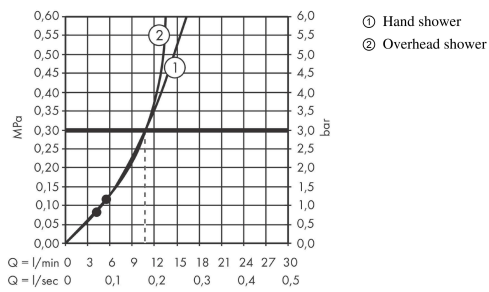

Pulsify S
Showerpipe 260 1jet with ShowerTablet Select 400
 Finish: **Chrome**

Description

product features

- consists of: overhead shower, hand shower, shower thermostat, shower bar, slider, shower hose
- overhead shower Pulsify 260 1jet
- shower head size overhead shower: 260 mm
- spray type overhead shower: PowderRain
- spray disc surface: graphite
- Fast Drain empties the overhead shower from an angle of 10°
- removable shower head
- shelf made of plastic
- surface shelf: graphite
- spray type hand shower: PowderRain, IntenseRain, Massage spray
- maximum flow rate for Showerpipe at 3 bar: 10,9 l/min
- minimum flow pressure: 1,2 bar
- max. operating pressure: 10 bar
- ball-joint: overhead shower angle adjustable
- pipe can be shortened in height
- shower bar diameter: 22 mm
- height-adjustable slider with locking push-button slider
- shower arm length overhead shower: 398 mm
- swivel shower arm
- CoolContact thermostat: Prevents the housing from heating up, making showering even safer
- thermostat ShowerTablet Select 400
- safety stop at 40°C
- adjustable hot water limitation
- convenient diversion via Select button
- simultaneous utilization of 2 functions
- suitable for continuous flow water heaters
- mounting type: exposed installation
- connection thread G ½
- centre distance 150 ± 12 mm
- intrinsically safe against backflow
- Thermostat is delivered with buttons hand shower and overhead shower
- 2 functions

Technology

Design awards

reddot winner 2021

Pulsify S
Showerpipe 260 1jet with ShowerTablet Select 400
 Finish: Chrome

Product image

Scale drawing

Flowchart

Pulsify S
Showerpipe 260 1jet with ShowerTablet Select 400
 Finish: **Chrome**