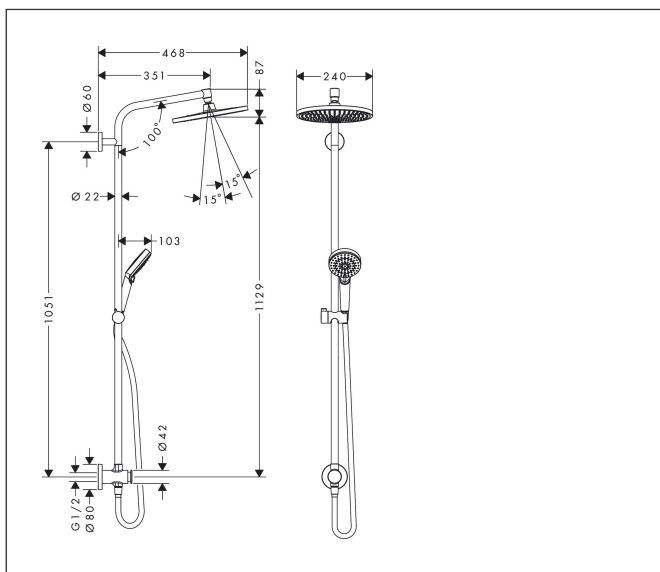

Brand hansgrohe  
 Art. Name Pulsify S Showerpipe 260 Reno 1jet Overhead 3jet Hand Shower  
 Chrome

## Product picture

## Drawing

## Features

- consists of: overhead shower, hand shower, shower hose, hand shower holder, wall connector
- overhead shower Pulsify 260 1Jet
- shower head size overhead shower: 260 mm
- spray type overhead shower: PowderRain
- hand shower Pulsify Select S 105 3jet
- hand shower size: 105mm
- spray type hand shower: PowderRain, IntenseRain, Massage
- convenient diversion via Select button
- ball-joint: overhead shower angle adjustable
- hand shower holder inclination angle can be adjusted by 45°
- maximum flow rate at 3 bar: 12.3l/min
- flow rate PowderRain spray (at 3 bar): 12.3 l/min
- minimum flow pressure: 1,2 bar
- max. operating pressure: 10 bar
- mounting type: exposed installation
- pipe can be shortened in height
- height-adjustable hand shower holder
- shower arm length: 350 mm
- connection dimension: DN15
- connection thread G ½
- suitable for continuous flow water heaters with an output of 18 kW