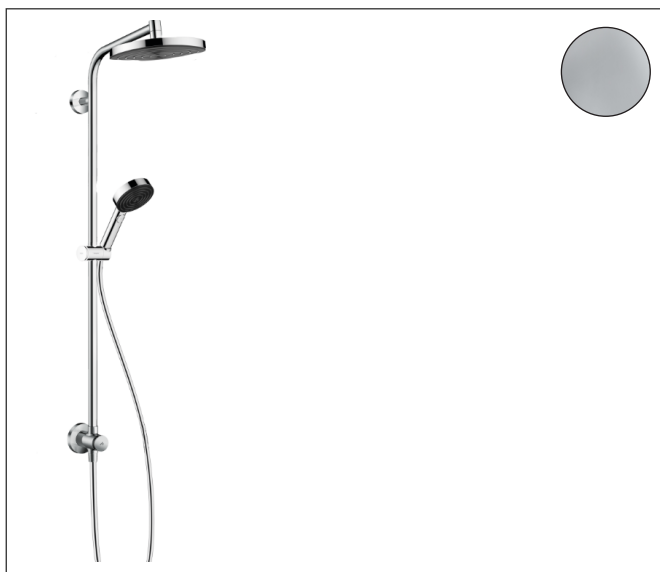

Brand hansgrohe  
 Art. Name Pulsify S Showerpipe 260 Reno 1jet Overhead 3jet Hand Shower  
 Chrome

## Product picture

## Features

- consists of: overhead shower, hand shower, shower hose, hand shower holder, wall connector
- overhead shower Pulsify 260 1Jet
- shower head size overhead shower: 260 mm
- spray type overhead shower: PowderRain
- hand shower Pulsify Select S 105 3jet
- hand shower size: 105mm
- spray type hand shower: PowderRain, IntenseRain, Massage
- convenient diversion via Select button
- ball-joint: overhead shower angle adjustable
- hand shower holder inclination angle can be adjusted by 45°
- maximum flow rate at 3 bar: 12.3l/min
- flow rate PowderRain spray (at 3 bar): 12.3 l/min
- minimum flow pressure: 1,2 bar
- max. operating pressure: 10 bar
- mounting type: exposed installation
- pipe can be shortened in height
- height-adjustable hand shower holder
- shower arm length: 350 mm
- connection dimension: DN15
- connection thread G ½
- suitable for continuous flow water heaters with an output of 18 kW