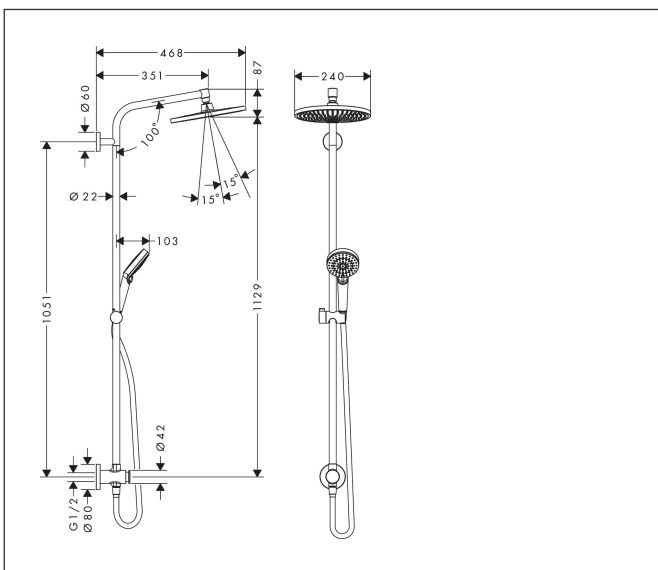

Brand hansgrohe
 Art. Name Pulsify S Showerpipe 260 1jet Reno
 Chrome

Product picture

Drawing

Features

- consists of: overhead shower, hand shower, shower hose, hand shower holder, wall connector
- overhead shower Pulsify 260 1Jet
- shower head size overhead shower: 260 mm
- spray type overhead shower: PowderRain
- convenient diversion via Select button
- ball-joint: overhead shower angle adjustable
- hand shower holder inclination angle can be adjusted by 45°
- maximum flow rate at 3 bar: 12.3l/min
- flow rate PowderRain spray (at 3 bar): 12.3 l/min
- minimum flow pressure: 1,2 bar
- max. operating pressure: 10 bar
- mounting type: exposed installation
- pipe can be shortened in height
- height-adjustable hand shower holder
- shower arm length: 350 mm
- connection dimension: DN15
- bottom water inlet connection thread G 1/2
- suitable for continuous flow water heaters with an output of 18 kW