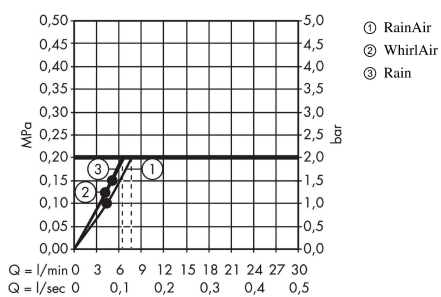

Flowchart

The consumption was measured in combination with the appropriate fittings (thermostat/mixer/in-wall valve) to reflect actual application in practice.