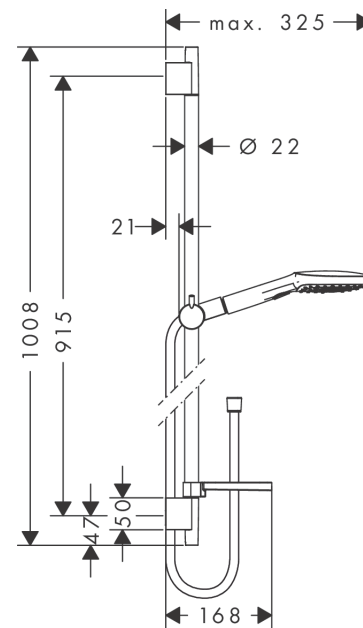

#### product features

- consists of: hand shower, shower bar, shower hose, slider, soap dish
- shower head size: 120 mm
- spray type: RainAir, Rain, Whirl
- convenient spray selection via Select button
- 90° position adjustable hand shower holder, pivots left and right, up and down
- maximum flow rate at 3 bar: 8,5 l/min
- minimum flow pressure: 1,5 bar
- operating pressure: min. 1.5 bar/max. 6 bar
- pivot connector prevents hose from tangling
- wall mounting: screw fastening
- wall supports made of plastic
- profile pipe: round
- pipe length: 1008 mm
- shower bar diameter: 22 mm
- drilling distance 915 mm

### Scale drawing

### Flowchart

The consumption was measured in combination with the appropriate fittings (thermostat/mixer/in-wall valve) to reflect actual application in practice.