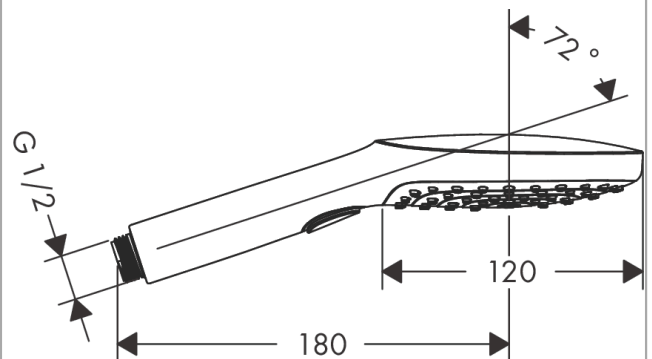

Raindance Select E Hand shower 120 3jet

Finish: **Chrome/Brushed Bronzw/Brushed Black Chrome/ White Chrome/Matt Black**

Description

product features

- shower head size: 120 mm
- spray type: RainAir, Rain, Whirl
- convenient spray selection via Select button
- spray disc surface: easy cleanable plastic spray disc
- maximum flow rate at 3 bar: 14,4 l/min
- minimum flow pressure: 1 bar
- with internal water conduction
- rinseable screen seal
- connection thread G 1/2
- connection dimension: DN15
- suitable for continous flow water heaters
- EPD Hand Showers

Technology

Design awards

Product image

Scale drawing

Flowchart