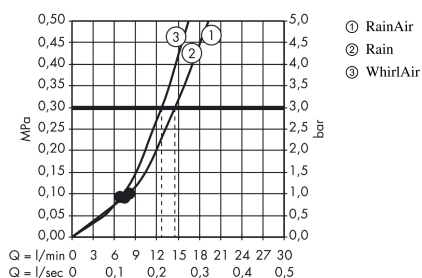

Raindance Select E Shower set 120 3jet with shower bar 90 cm and soap dish Finish: Chrome

Description

product features

- consists of: hand shower, shower bar, shower hose, slider, soap dish
- shower head size: 120 mm
- spray type: RainAir, Rain, Whirl
- convenient spray selection via Select button
- 90° position adjustable hand shower holder, pivots left and right, up and down
- maximum flow rate at 3 bar: 14,4 l/min
- minimum flow pressure: 1 bar
- operating pressure: min. 1 bar/max. 6 bar
- pivot connector prevents hose from tangling
- wall mounting: screw fastening
- wall supports made of plastic
- profile pipe: round
- pipe length: 1008 mm
- shower bar diameter: 22 mm
- drilling distance 915 mm

Technology

Product image

Scale drawing

Flowchart

The consumption was measured in combination with the appropriate fittings (thermostat/mixer/in-wall valve) to reflect actual application in practice.