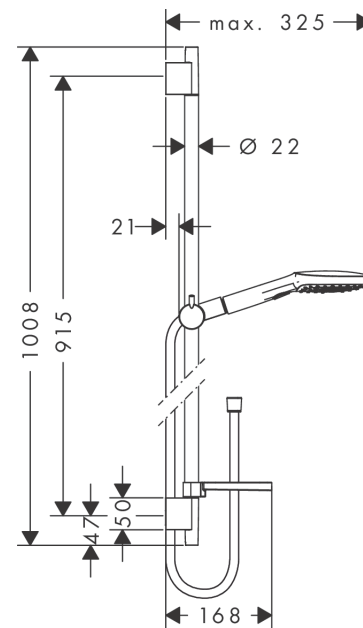

Raindance Select E Shower set 120 3jet with shower bar 90 cm and soap dish Finish: Chrome

Description

product features

- consists of: hand shower, shower bar, shower hose, slider, soap dish
- shower head size: 120 mm
- spray type: RainAir, Rain, Whirl
- convenient spray selection via Select button
- 90° position adjustable hand shower holder, pivots left and right, up and down
- maximum flow rate at 3 bar: 14,4 l/min
- minimum flow pressure: 1 bar
- operating pressure: min. 1 bar/max. 6 bar
- pivot connector prevents hose from tangling
- wall mounting: screw fastening
- wall supports made of plastic
- profile pipe: round
- pipe length: 1008 mm
- shower bar diameter: 22 mm
- drilling distance 915 mm

Technology

Product image

Scale drawing

Flowchart

The consumption was measured in combination with the appropriate fittings (thermostat/mixer/in-wall valve) to reflect actual application in practice.