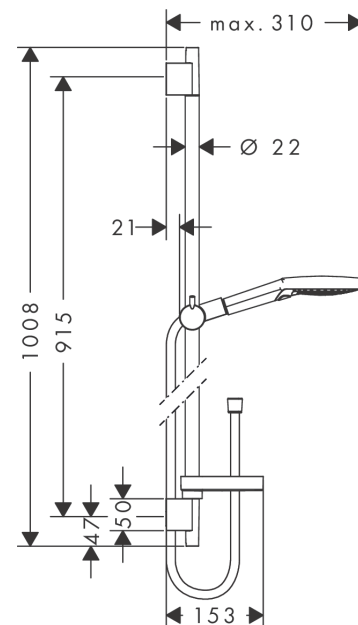

Raindance Select S Shower set 120 3jet with shower bar 90 cm and soap dish Finish: Chrome

Description

product features

- consists of: hand shower, shower bar, shower hose, slider, soap dish
- shower head size: 125 mm
- spray type: Rain, RainAir, Whirl
- convenient spray selection via Select button
- 90° position adjustable hand shower holder, pivots left and right, up and down
- maximum flow rate at 3 bar: 15 l/min
- minimum flow pressure: 1 bar
- operating pressure: min. 1 bar/max. 6 bar
- pivot connector prevents hose from tangling
- wall mounting: screw fastening
- wall supports made of plastic
- pipe length: 1008 mm
- shower bar diameter: 22 mm
- profile pipe: round
- drilling distance 915 mm

Technology

Product image

Scale drawing

Flowchart

The consumption was measured in combination with the appropriate fittings (thermostat/mixer/in-wall valve) to reflect actual application in practice.