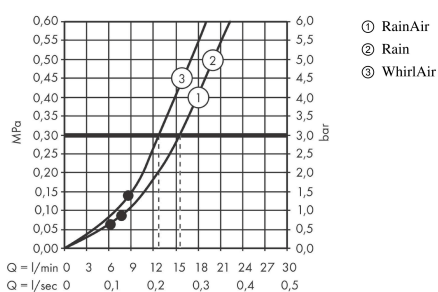

Raindance Select S Shower set 120 3jet with shower bar 90 cm and soap dish Finish: Chrome

Description

product features

- consists of: hand shower, shower bar, shower hose, slider, soap dish
- shower head size: 125 mm
- spray type: Rain, RainAir, Whirl
- convenient spray selection via Select button
- 90° position adjustable hand shower holder, pivots left and right, up and down
- maximum flow rate at 3 bar: 15 l/min
- minimum flow pressure: 1 bar
- operating pressure: min. 1 bar/max. 6 bar
- pivot connector prevents hose from tangling
- wall mounting: screw fastening
- wall supports made of plastic
- pipe length: 1008 mm
- shower bar diameter: 22 mm
- profile pipe: round
- drilling distance 915 mm

Technology

Product image

Scale drawing

Flowchart

The consumption was measured in combination with the appropriate fittings (thermostat/mixer/in-wall valve) to reflect actual application in practice.