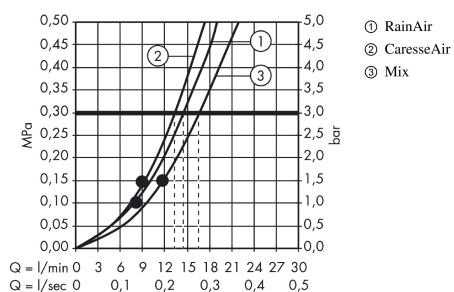

Raindance Select S Shower set 150 3jet with shower bar 90 cm and soap dish Finish: Chrome

Description

product features

- consists of: hand shower, shower bar, shower hose, slider, soap dish
- shower head size: 150 mm
- spray type: RainAir, CaresseAir, Mix
- convenient spray selection via Select button
- 90° position adjustable hand shower holder, pivots left and right, up and down
- maximum flow rate at 3 bar: 16,4 l/min
- minimum flow pressure: 1,5 bar
- operating pressure: min. 1.5 bar/max. 6 bar
- pivot connector prevents hose from tangling
- wall mounting: screw fastening
- wall supports made of plastic
- profile pipe: round
- pipe length: 1008 mm
- shower bar diameter: 22 mm
- drilling distance 915 mm

Technology

Product image

Scale drawing

Flowchart

The consumption was measured in combination with the appropriate fittings (thermostat/mixer/ in-wall valve) to reflect actual application in practice.