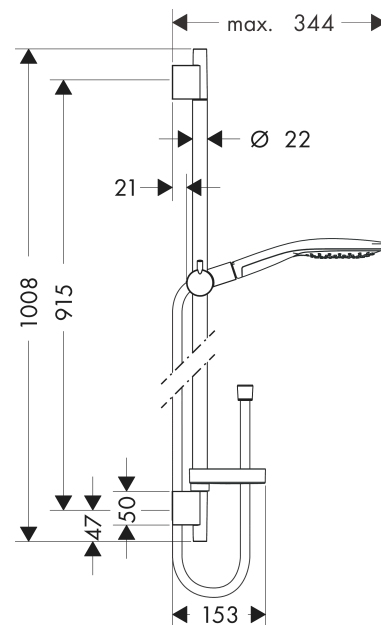

Raindance Select S Shower set 150 3jet with shower bar 90 cm and soap dish Finish: Chrome

Description

product features

- consists of: hand shower, shower bar, shower hose, slider, soap dish
- shower head size: 150 mm
- spray type: RainAir, CaresseAir, Mix
- convenient spray selection via Select button
- 90° position adjustable hand shower holder, pivots left and right, up and down
- maximum flow rate at 3 bar: 16,4 l/min
- minimum flow pressure: 1,5 bar
- operating pressure: min. 1.5 bar/max. 6 bar
- pivot connector prevents hose from tangling
- wall mounting: screw fastening
- wall supports made of plastic
- profile pipe: round
- pipe length: 1008 mm
- shower bar diameter: 22 mm
- drilling distance 915 mm

Technology

Product image

Scale drawing

Flowchart

The consumption was measured in combination with the appropriate fittings (thermostat/mixer/ in-wall valve) to reflect actual application in practice.