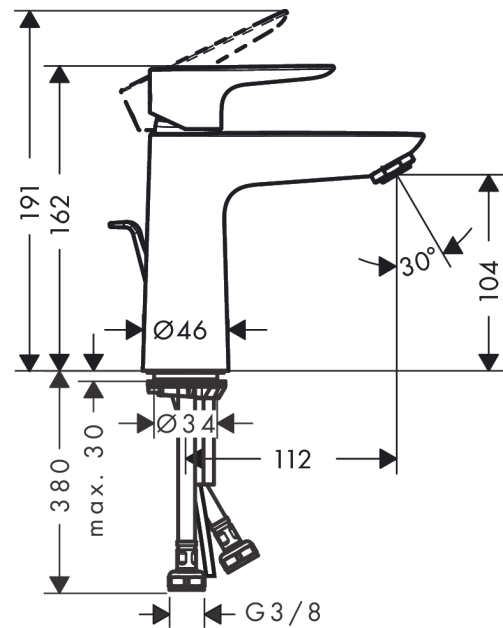

Talis E
Single lever basin mixer 110 with pop-up waste set
Finish: Matt Black

Description

product features

- consists of: single lever basin mixer, waste set
- ComfortZone 110
- projection: 112 mm
- spout height: 104 mm
- handle variant: lever handle
- spray type: normal spray
- maximum flow rate at 3 bar: 5 l/min
- ceramic cartridge
- temperature limitation adjustable
- suitable for continuous flow water heaters
- pop-up waste set G 1¼
- material waste set: metal
- connection type: G ¾ connections
- connection dimension: DN15

Technology

Design awards

Product image

Scale drawing

Flowchart