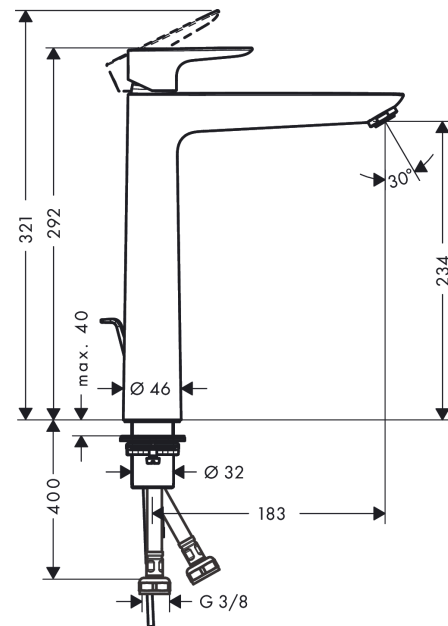

Talis E

Single lever basin mixer 240 for wash bowls with pop-up waste set

Finish: **Matt Black**

Description

product features

- consists of: single lever basin mixer, waste set
- ComfortZone 240
- projection: 183 mm
- spout height: 234 mm
- handle variant: lever handle
- spray type: normal spray
- maximum flow rate at 3 bar: 5 l/min
- ceramic cartridge
- temperature limitation adjustable
- suitable for continuous flow water heaters
- pop-up waste set G 1¼
- material waste set: metal
- connection type: G ¾ connections
- connection dimension: DN15

Technology

Design awards

Product image

Scale drawing

Flowchart