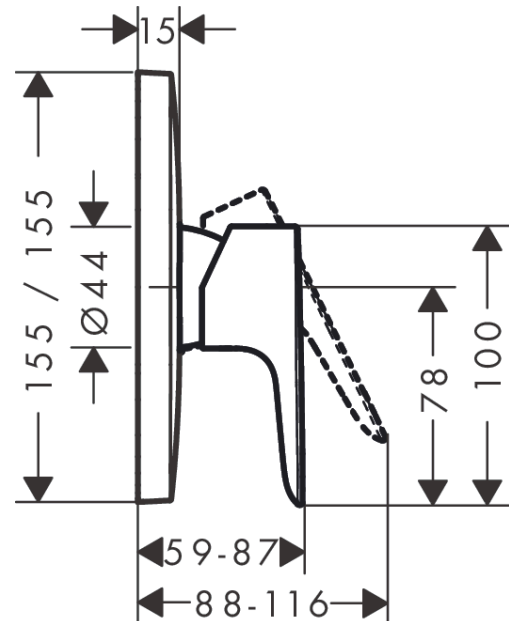

Talis E

Single lever shower mixer for concealed installation for iBox universal
 Finish: Chrome/Brushed Bronze/Brushed Black Chrome/Matt Black

Description

product features

- 1 function
- maximum flow rate at 3 bar: 29,3 l/min
- ceramic cartridge
- temperature limitation adjustable
- connection type: basic set
- EPD Shower and Bath Faucets

Design awards

Certificates / Sustainability

Product image

Scale drawing

Flowchart